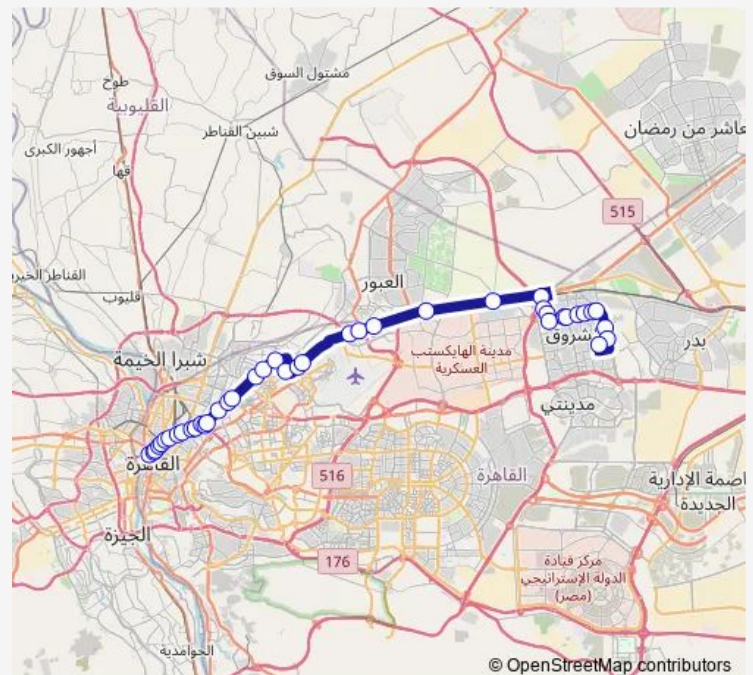

### Route schedule

Abd Al Moneim Riad — Al Shorouq

Monday	06:30-15:00
Tuesday	06:30-15:00
Wednesday	06:30-15:00
Thursday	06:30-15:00
Friday	06:30-15:00
Saturday	06:30-15:00
Sunday	06:30-15:00

### Route info

Direction: Abd Al Moneim Riad

Stops: 41

Trip Duration: 2 hour 8 min

1056 — Abd Al Moneim Riad-Al Shorouq

BusMaps

Al Rahma Mosque - Airport Road

Al Hennawy Furniture - Airport Road

10th of Ramadan Station - Ismailiya Desert Road

Ismailiya Desert Road - Belbeis Desert Road

Nefertari International School

MIU - Obour

Madinaty Exit - Cairo Fayed Desert Road

City Mall - Al Shorouq

Al Horreya Square