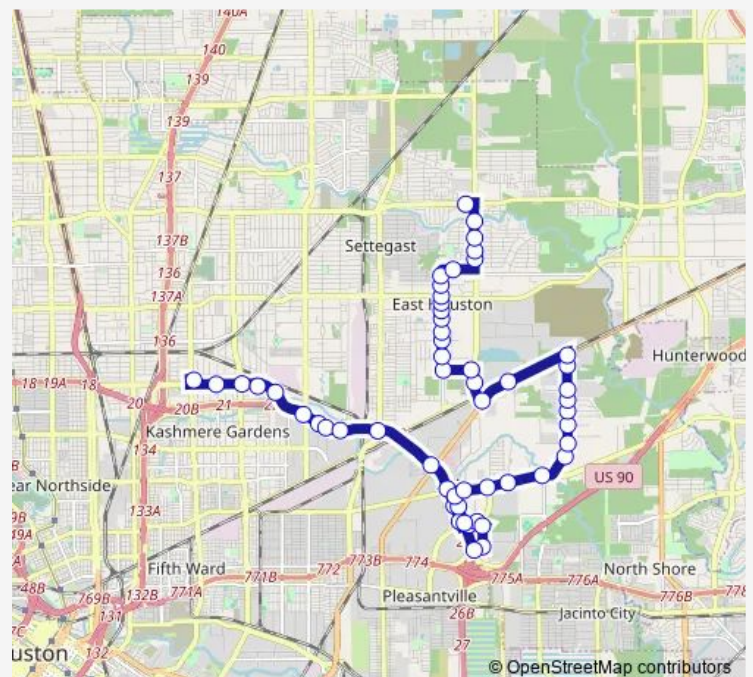

N Loop E @ McCarty St

N Loop E @ Wallisville Rd

N Loop E @ Glesby St

N Loop E @ Glesby St Mb

Gellhorn Dr @ N Loop E FS

Gellhorn Dr @ Woodforest Blvd

Woodforest Blvd @ Dividend Dr

Dividend Dr @ Currency St

Currency St @ N Loop E

N Loop E @ Gellhorn Dr

N Loop E @ Gellhorn Dr

Route schedule

Kashmere Transit Center — Mesa Transit Center

Monday 04:50-20:50

Tuesday 04:50-20:50

Wednesday 04:50-20:50

Thursday 04:50-20:50

Friday 04:50-20:50

Saturday 04:50-19:50

Sunday 04:50-19:50

Route info

Direction: Kashmere Transit Center

Stops: 54

Trip Duration: 0 hour 48 min

097 — Settegast

N Loop E @ Gellhorn Dr Mb2

Wallisville Rd @ Manitou Dr

Wallisville Rd @ Mesa Dr

Wallisville Rd @ Trailmobile Dr

Wallisville Rd @ Oates Rd

Oates Rd @ Wallisville Rd

Oates Rd @ Needham St