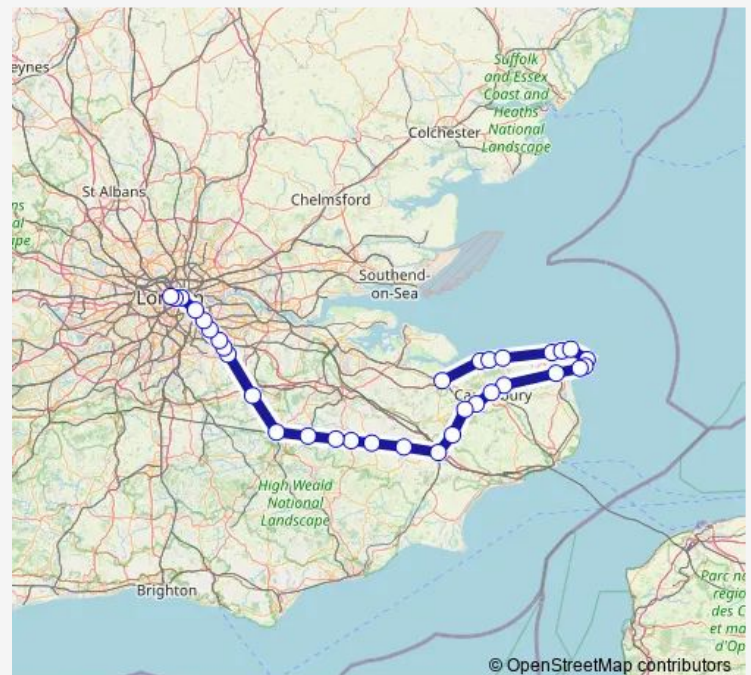

Chestfield & Swalecliffe

Herne Bay

Birchington-on-Sea

Westgate-on-Sea

Margate

Broadstairs

Dumpton Park

Ramsgate

Headcorn

Staplehurst

Marden

Route schedule

Faversham — London Charing Cross

Monday 06:28-07:31

Tuesday 06:28-07:31

Wednesday 06:28-07:31

Thursday 06:28-07:31

Friday 06:28-07:31

Saturday —

Sunday —

Route info

Direction: Faversham

Stops: 33

Trip Duration: 2 hour 51 min

Hither Green

New Cross

London Bridge

London Waterloo East

London Charing Cross

Se:Fav->Chx Rail time schedules and route maps are available in an offline PDF at busmaps.com. Use the busmaps.com website to see live bus times, train schedule or subway schedule, and step-by-step directions for all public transit in London