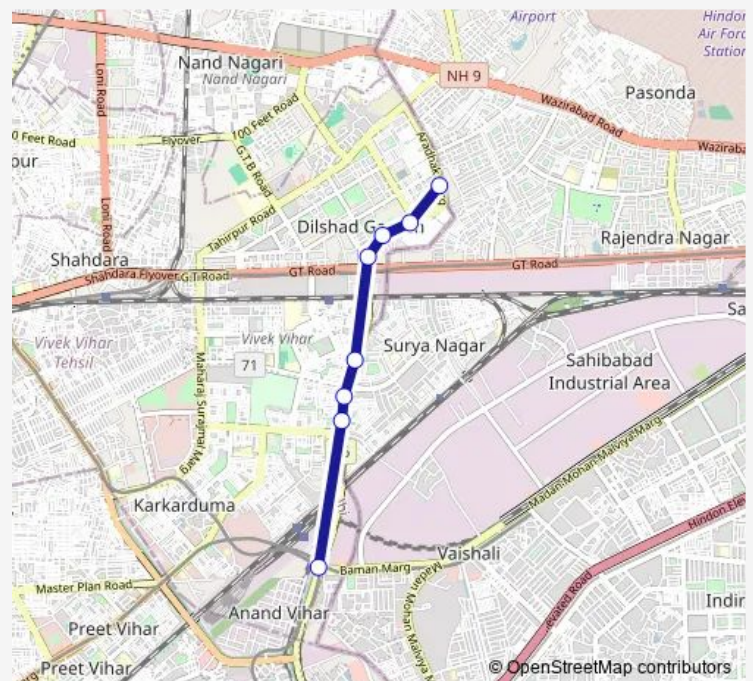

### Direction

Isbt Anand Vihar — New Seema Puri Depot Cluster

8 stops

[Open route schedule](#)

Isbt Anand Vihar

Ram Prastha Crossing

Ram Prastha Temple

Surya Nagar

### Route schedule

Isbt Anand Vihar — New Seema Puri Depot Cluster

Monday 04:34-09:14

Tuesday 04:34-09:14

Wednesday 04:34-09:14

Thursday 04:34-09:14

Friday 04:34-09:14

Saturday 04:34-09:14

Sunday 04:34-09:14

### Route info

Direction: Isbt Anand Vihar

Stops: 8

Trip Duration: 0 hour 19 min

Bus time schedules and route maps are available in an offline PDF at [busmaps.com](https://busmaps.com). Use the [busmaps.com](https://busmaps.com) website to see live bus times, train schedule or subway schedule, and step-by-step directions for all public transit in New Delhi