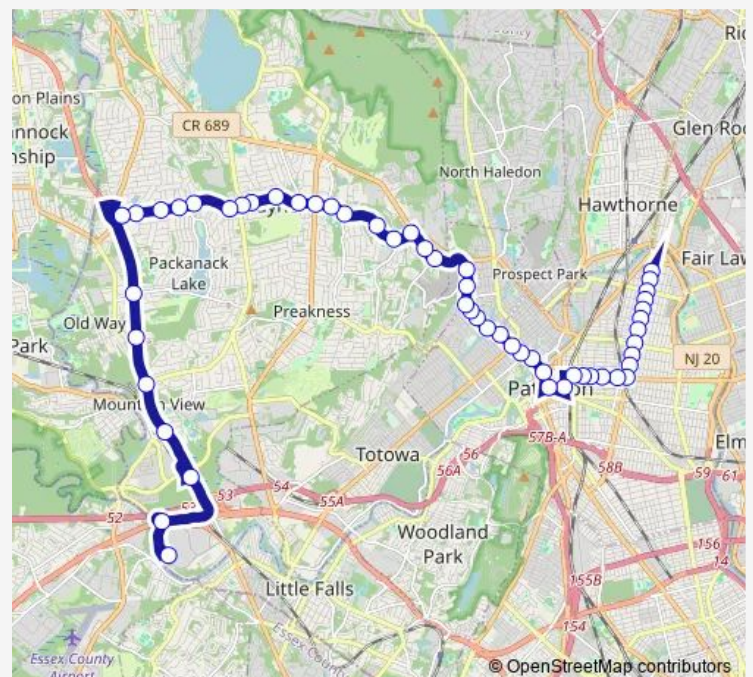

Paterson Hamburg Tpke AT Mountain Ridge Rd

Hamburg Turnpike AT Alps Rd

Paterson Hamburg Tpke AT Byrne Ct

Paterson Hamburg Tpke AT Church Ln

Hamburg Turnpike AT Valley Rd

### Route schedule

Wanaque AVE AT Ringwood Ave — Madison AVE AT 3RD Ave

Monday 06:10-18:00

Tuesday 06:10-18:00

Wednesday 06:10-18:00

Thursday 06:10-18:00

Friday 06:10-18:00

Saturday —

### Route info

Direction: Wanaque AVE AT Ringwood Ave

Stops: 55

Trip Duration: 0 hour 45 min

Paterson Hamburg Tpke 241'E OF Hinchman Ave

Paterson Hamburg Tpke AT Duncan Ln

Paterson Hamburg Tpke 140' E OF College Rd