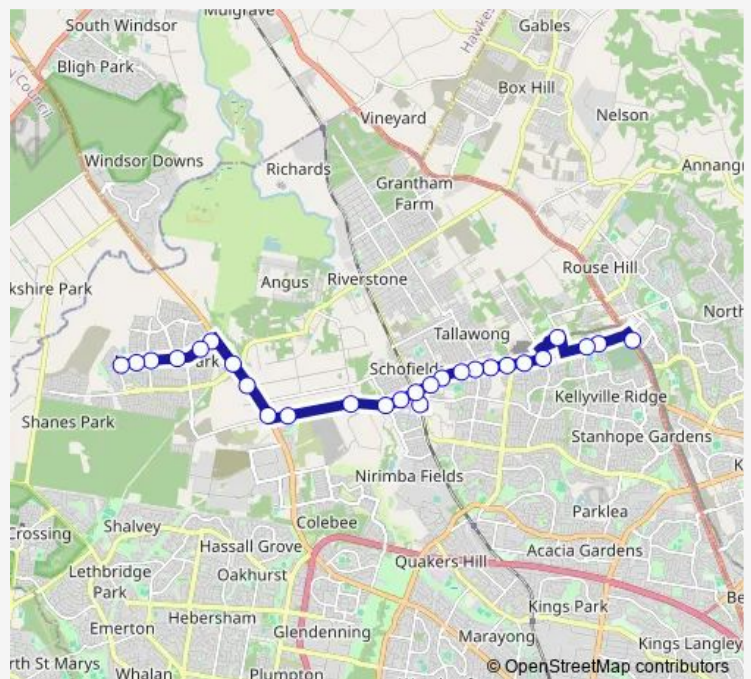

Monday 04:45-22:32

Tuesday 04:45-22:32

Wednesday 04:45-22:32

Thursday 04:45-22:32

Friday 04:45-22:32

Saturday 06:59-23:29

Sunday 06:59-20:59

Route info

Direction: North West Twy Opp Rouse Hill Station

Stops: 27

Trip Duration: 0 hour 38 min

748 — Rouse Hill Station to Marsden Park via Schofields **BusMaps**

Elara Bvd After Richmond Rd

Elara Bvd Opposite Allott St

Elara Oval, Elara Bvd

Elara Bvd Before John Black Dr

Elara Bvd After Olea St

Elara Bvd Before Elkhorn St

Direction

Elara Bvd Before Ribbonwood Cr — Rouse Hill Station,
North West Twy

25 stops

[Open route schedule](#)

Thursday 04:58-22:10

Friday 04:58-22:10

Saturday 06:06-22:36

Sunday 07:36-19:36

Route info

Direction: Elara Bvd Before Ribbonwood Cr

Stops: 25

Trip Duration: 0 hour 34 min