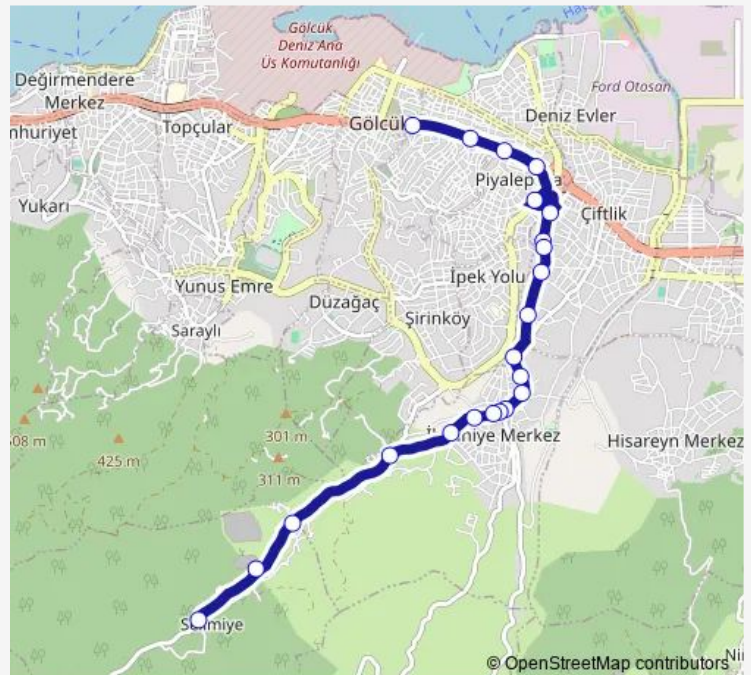

Saturday 07:15-20:00

Sunday 10:00-18:30

Route info

Direction: Eski Garajlar

Stops: 22

Trip Duration: 0 hour 14 min

748 — Selimiye -Gölcük

BusMaps