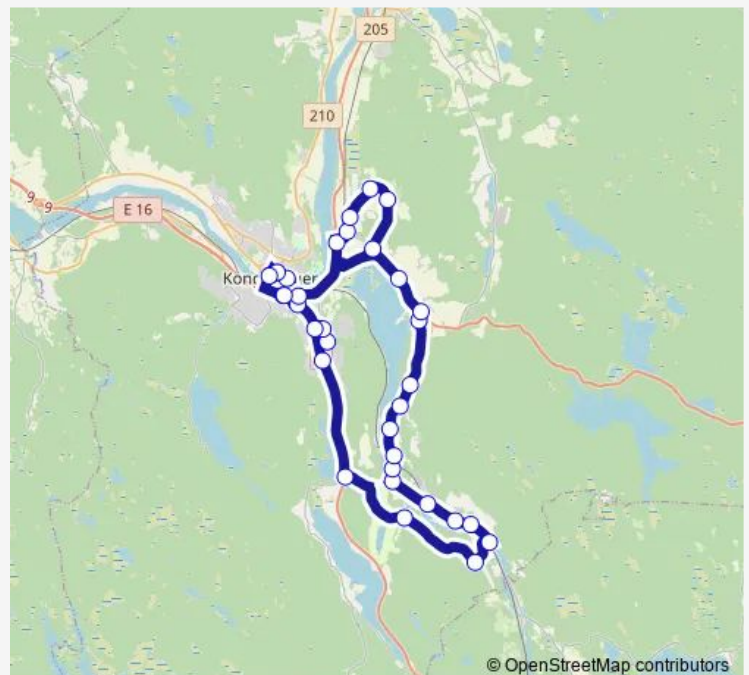

Bokfinkvegen sør

### Route schedule

Masterudkrysset — Kongsvingerhallen

Monday 07:40

Tuesday 07:40

Wednesday 07:40

Thursday 07:40

Friday 07:40

Saturday —

### Route info

Direction: Masterudkrysset

Stops: 29

Trip Duration: 0 hour 44 min

748 — Kongsvinger-Granli

Vennersberg skole

Vennersberg

Tajevegen