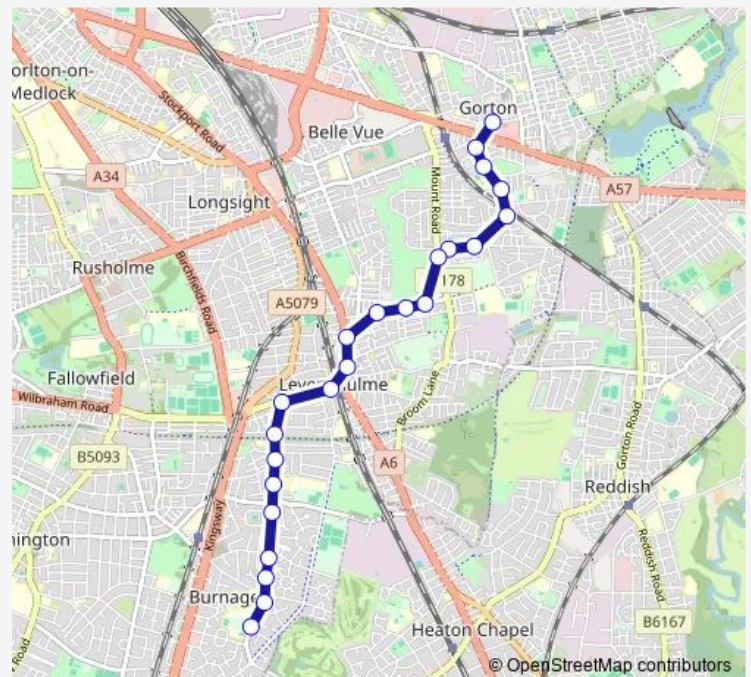

Maida Street

Mayford Road

Carrill Grove

Levenshulme Station

Albert Road

Scarisbrick Road

York House

Acacias School

Thursday 07:27

Friday 07:27

Saturday —

Sunday —

Route info

Direction: Gorton Shopping Centre

Stops: 23

Trip Duration: 0 hour 25 min