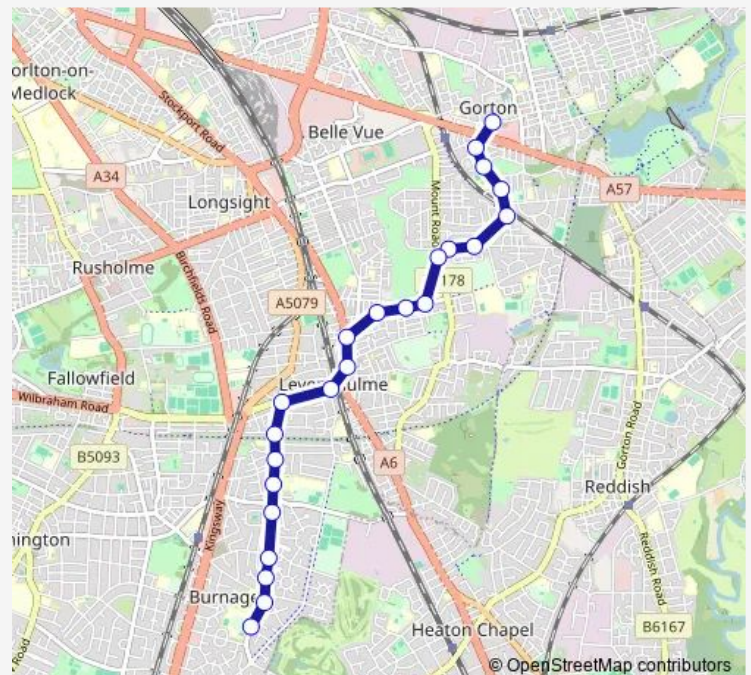

Maida Street

Mayford Road

Carrill Grove

Levenshulme Station

Albert Road

Scarisbrick Road

York House

Acacias School

Thursday 07:27

Friday 07:27

Saturday —

Sunday —

Route info

Direction: Gorton Shopping Centre

Stops: 23

Trip Duration: 0 hour 25 min