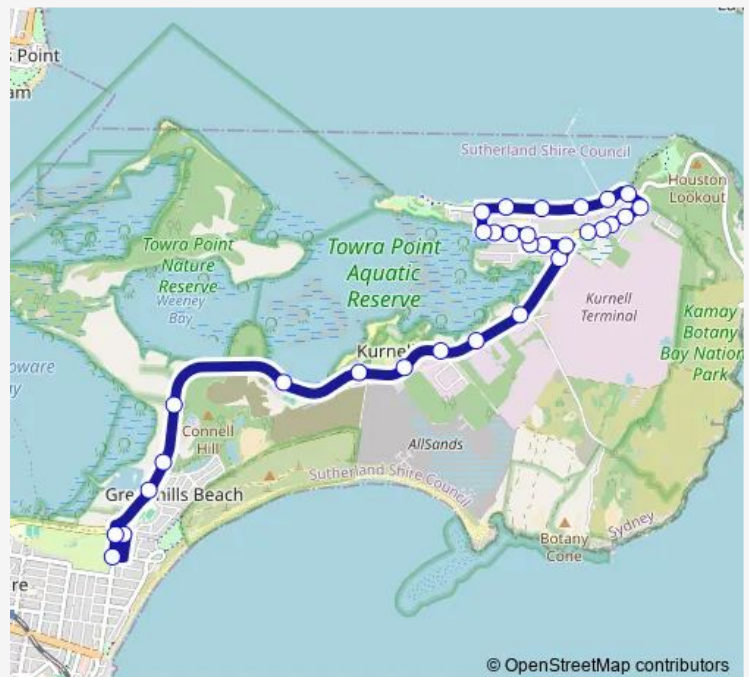

School Bus S363 Cronulla HS to Marton Park, Kurnell

[Go to website](#)

Direction

undefined — undefined

0 stops

[Open route schedule](#)

Route schedule

undefined — undefined

Monday	—
Tuesday	14:35
Wednesday	—
Thursday	14:35
Friday	—
Saturday	—
Sunday	—

Route info

Direction:

Stops: 0

Trip Duration: — min