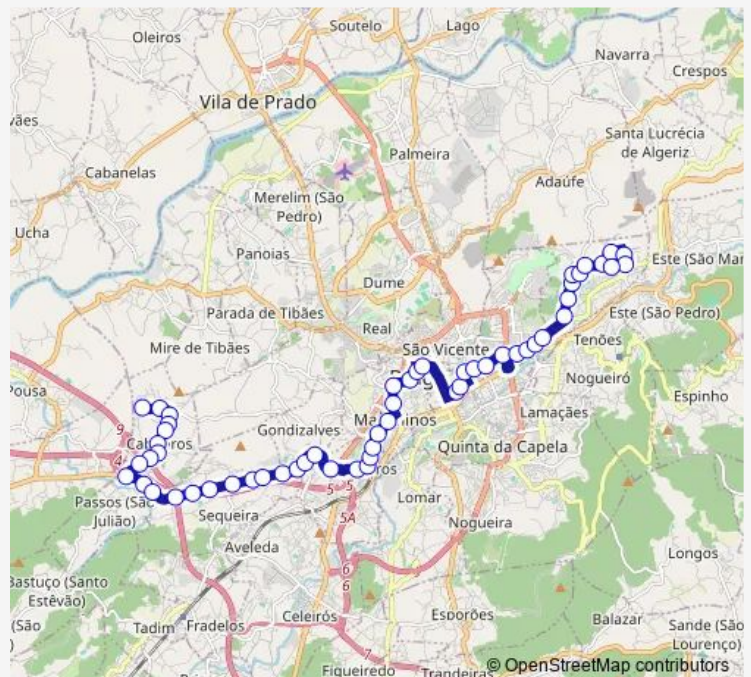

Sequeira I (Limite 2/1)

Extremo III (Cruzamento)

Extremo Ii

Route schedule

Cabreiros (Cachada II-Paulinhos) — Gualtar (Lg. Lage I)

Monday —

Tuesday —

Wednesday —

Thursday —

Friday —

Saturday 06:25-19:55

Sunday 06:55-19:55

Route info

Direction: Cabreiros (Cachada II-Paulinhos)

Stops: 55

Trip Duration: 0 hour 55 min