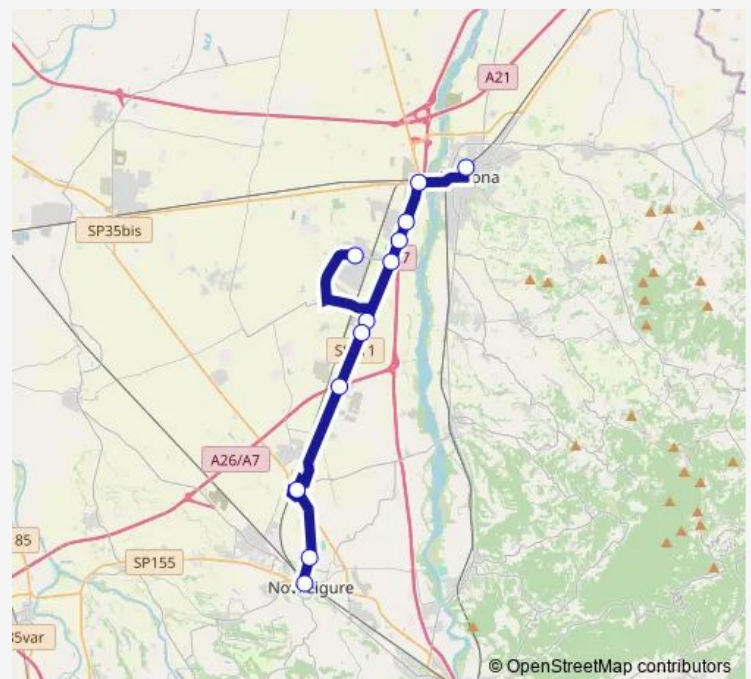

Monday 07:00-13:45

Tuesday 07:00-13:45

Wednesday 07:00-13:45

Thursday 07:00-13:45

Friday 07:00-13:45

Saturday 07:00-13:45

Sunday —

**Route info**

Direction: Novi Ligure - Corso Marconi FS - D.L.F.

Stops: 12

Trip Duration: 0 hour 34 min

**Direction**

Voghera — Tortona - Stazione Ferroviaria

3 stops

[Open route schedule](#)

Voghera

## Route info

Direction: Voghera

Stops: 3

Trip Duration: 0 hour 24 min

## Route info

Direction: Tortona - Stazione Ferroviaria

Stops: 12

Trip Duration: 0 hour 34 min

**Direction**

Tortona - Autostazione — Voghera

3 stops

[Open route schedule](#)