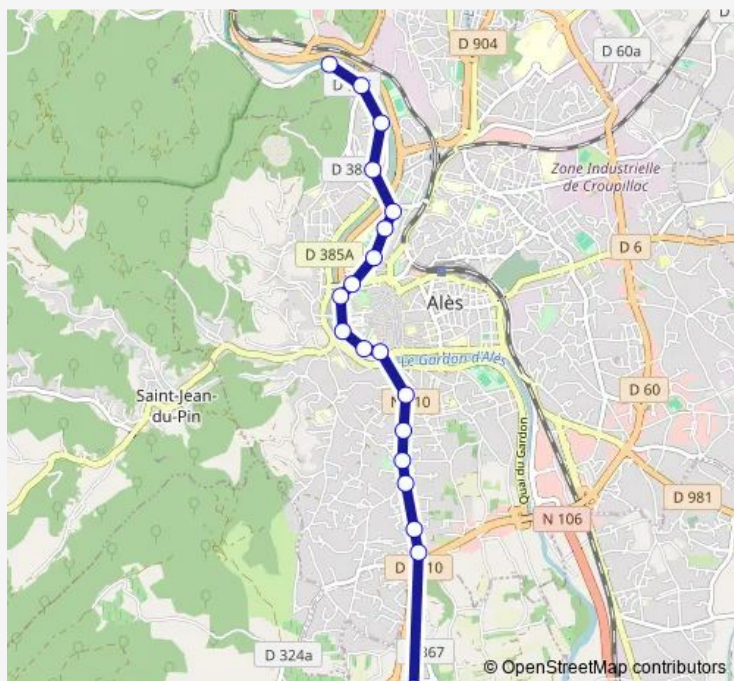

LA Royale

Route schedule

Lycee Prevert — LA Royale

Monday 16:35-17:35

Tuesday 16:35-17:35

Wednesday 12:00

Thursday 16:35-17:35

Friday 16:35-17:35

Saturday —

Sunday —

Route info

Direction: Lycee Prevert

Stops: 19

Trip Duration: 0 hour 26 min

066 — LA Royale - Prevert

Direction

LA Royale — Lycee Prevert

19 stops

[Open route schedule](#)

LA Royale

LA Loubiere

Mandela

LEO Lagrange

Sully