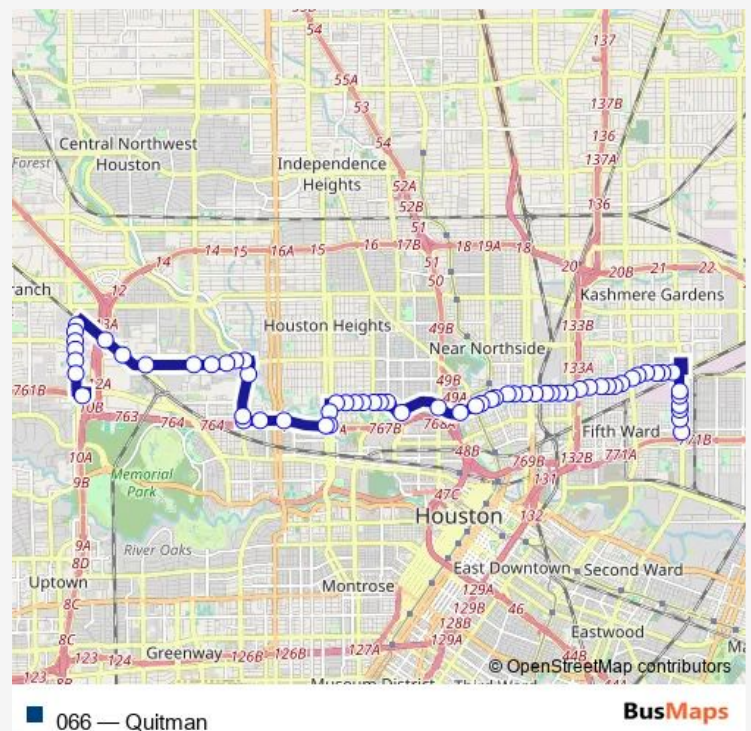

Quitman St @ Jensen Dr

Quitman St @ Stevens St

Quitman St @ West Rd

Route schedule

Farmer St Eb @ 5Th Wd Dnvr Hrb Tc — Northwest Transit Center - Platform 2

Monday 05:00-21:00

Tuesday 05:00-21:00

Wednesday 05:00-21:00

Thursday 05:00-21:00

Friday 05:00-21:00

Saturday 05:00-19:00

Sunday 05:00-19:00

Route info

Direction: Farmer St Eb @ 5Th Wd Dnvr Hrb Tc

Stops: 63

Trip Duration: 0 hour 44 min

Quitman Park And Ride

White Oak Dr @ South St

White Oak Dr @ Houston Ave

White Oak Dr @ Watson St

White Oak Dr @ Michaux St

White Oak Dr @ Norhill St

White Oak Dr @ Studewood St

White Oak Dr @ Granberry St

Route info

Direction: Northwest Transit Center - Platform 2

Stops: 65

Trip Duration: 0 hour 50 min

Heights Blvd @ White Oak Dr

White Oak Dr @ Harvard St

White Oak Dr @ Arlington St

White Oak Dr @ Oxford St