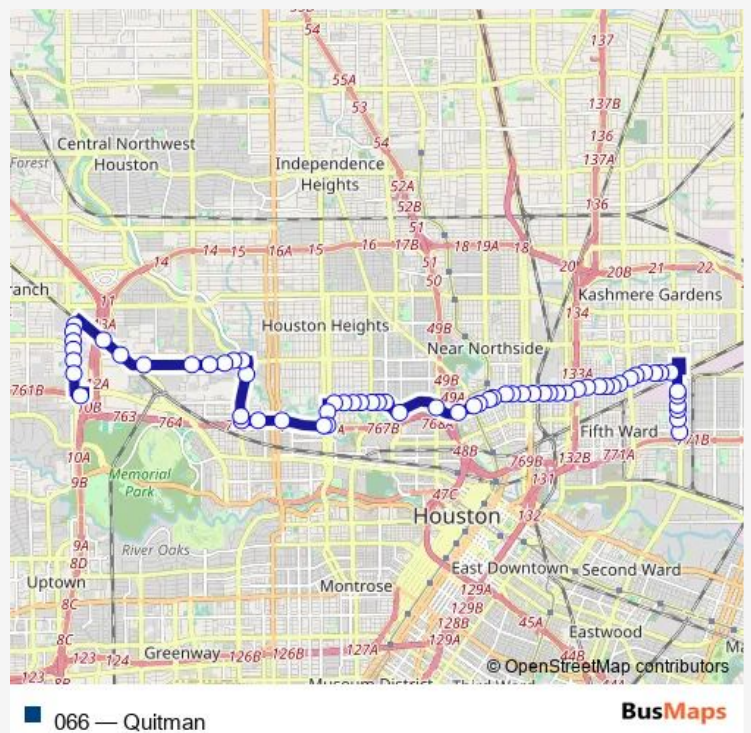

Quitman St @ Stevens St

Quitman St @ West Rd

### Route schedule

Farmer St Eb @ 5Th Wd Dnvr Hrb Tc — Northwest Transit Center - Platform 2

Monday	05:00-21:00
Tuesday	05:00-21:00
Wednesday	05:00-21:00
Thursday	05:00-21:00
Friday	05:00-21:00
Saturday	05:00-19:00
Sunday	05:00-19:00

### Route info

Direction: Farmer St Eb @ 5Th Wd Dnvr Hrb Tc

Stops: 63

Trip Duration: 0 hour 44 min

Quitman St @ West Rd Mb

Quitman St @ Maury St

Quitman St @ Mckee St

Quitman St @ Gano

Quitman St @ Cochran St

Quitman St @ Tackaberry St

Quitman St @ Fulton St

Quitman St @ Everett

Quitman Park And Ride

White Oak Dr @ South St

White Oak Dr @ Houston Ave

White Oak Dr @ Watson St