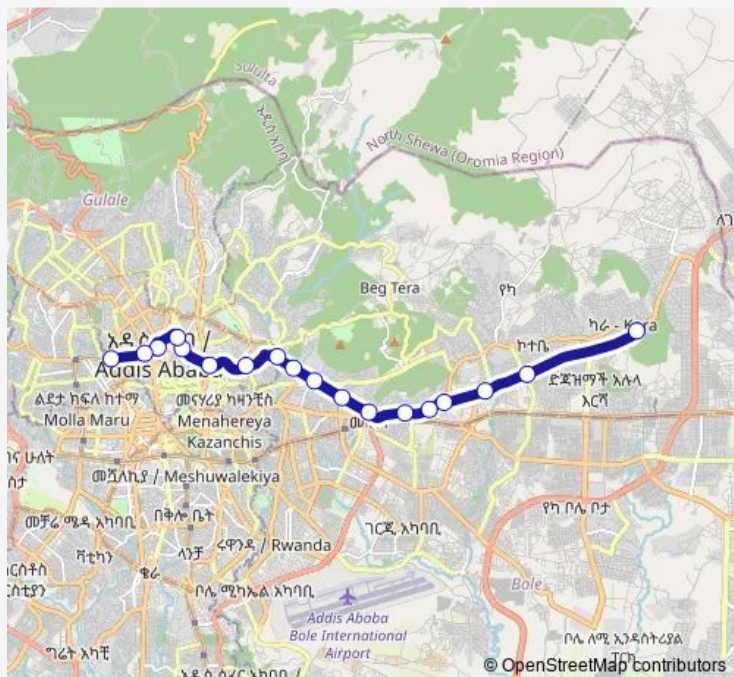

### Route schedule

Raguel Church — Kara

Monday	06:00
Tuesday	06:00
Wednesday	06:00
Thursday	06:00
Friday	06:00
Saturday	06:00
Sunday	06:00

### Route info

Direction: Raguel Church

Stops: 17

Trip Duration: 1 hour 22 min

Ab040 — Raguel Church ↔ Kara

## Direction

Kara — Ragueel Church

18 stops

[Open route schedule](#)

Kara  
Wessen Michael  
Ethio-china  
Menaheria  
Lamberet (Queens)  
Abysinia Cafe Area  
Megenagna  
Shola (Yeka Court)  
Abebe Sook  
Belgium Embassy  
Kokebe Tsebah School  
Addis View Hotel  
Arat Kilo  
St. Mary Church  
Ras Mekonene Bridge (Seba Dereja)  
St. George Church  
Habtegiorgis Bridge  
Ragueel Church

## Route schedule

Kara — Ragueel Church

Monday	06:00
Tuesday	06:00
Wednesday	06:00
Thursday	06:00
Friday	06:00
Saturday	06:00
Sunday	06:00