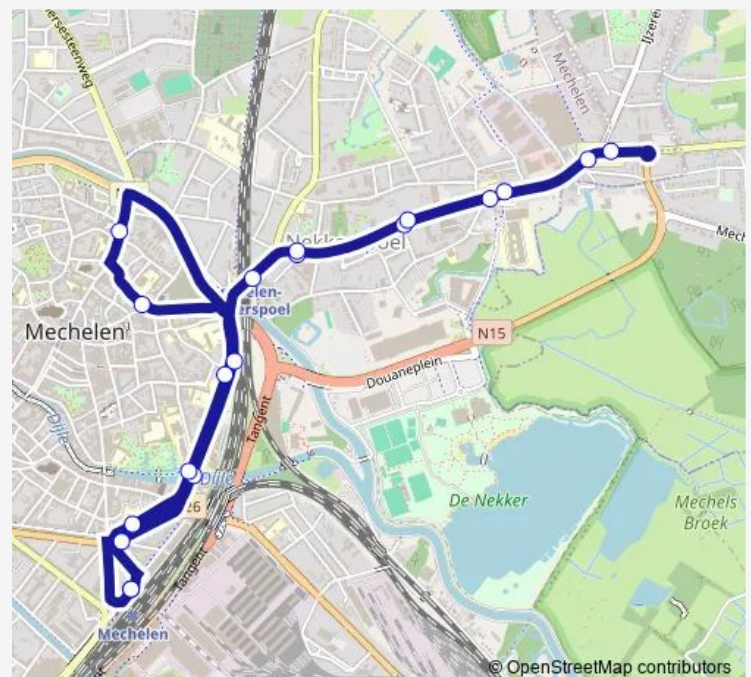

Direction

Mechelen Station perron 17 — Mechelen Station perron 17

19 stops

[Open route schedule](#)

- Mechelen Station perron 17
- Mechelen Kardinaal Mercierplein
- Mechelen Zandpoortvest
- Mechelen Bleekstraat
- Mechelen Biest
- Mechelen Veemarkt
- Mechelen Nekkerspoel station
- Mechelen Borchtstraat
- Mechelen Weidestraat
- Mechelen Sint-Libertuskerk
- Mechelen Pasbrug
- Sint-Katelijne-Waver Pasbrug
- Mechelen Sint-Libertuskerk
- Mechelen Weidestraat
- Mechelen Borchtstraat
- Mechelen Bleekstraat
- Mechelen Zandpoortvest
- Mechelen Kardinaal Mercierplein
- Mechelen Station perron 17

Route schedule

Mechelen Station perron 17 — Mechelen Station perron 17

Monday	—
Tuesday	22:20-02:50 ⁺¹
Wednesday	04:20-07:20
Thursday	—
Friday	—
Saturday	—
Sunday	—

Route info

Direction: Mechelen Station perron 17

Stops: 19

Trip Duration: 0 hour 17 min

F7 — Station - Veemarkt - Nekkerspoel - Station

F7 Bus time schedules and route maps are available in an offline PDF at busmaps.com. Use the busmaps.com website to see live bus times, train schedule or subway schedule, and step-by-step directions for all public transit in Mechelen