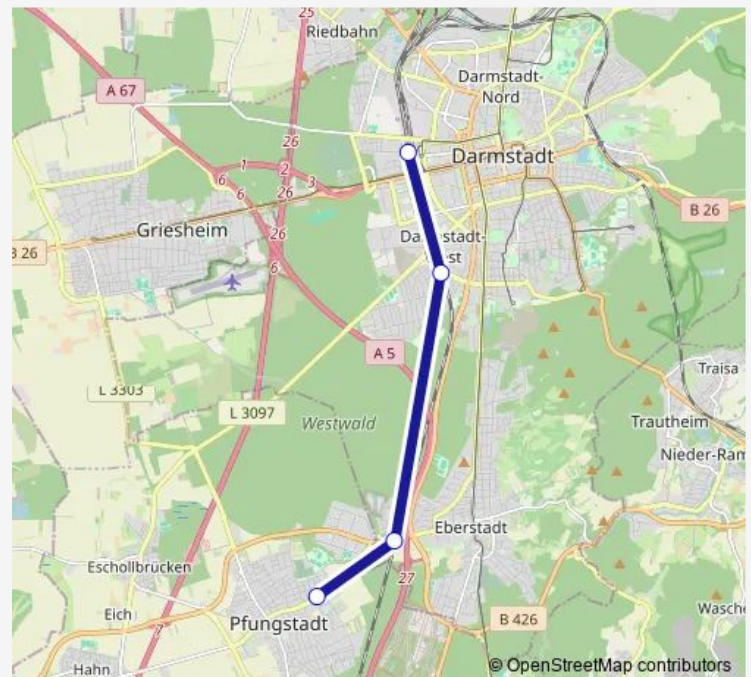

### Route schedule

Pfungstadt Bahnhof — Darmstadt Hauptbahnhof

Monday 06:37-22:45

Tuesday 06:37-22:45

Wednesday 06:37-22:45

Thursday 06:37-22:45

Friday 06:37-22:45

Saturday 11:45-22:45

### Route info

Direction: Pfungstadt Bahnhof

Stops: 4

Trip Duration: 0 hour 13 min

Rb66