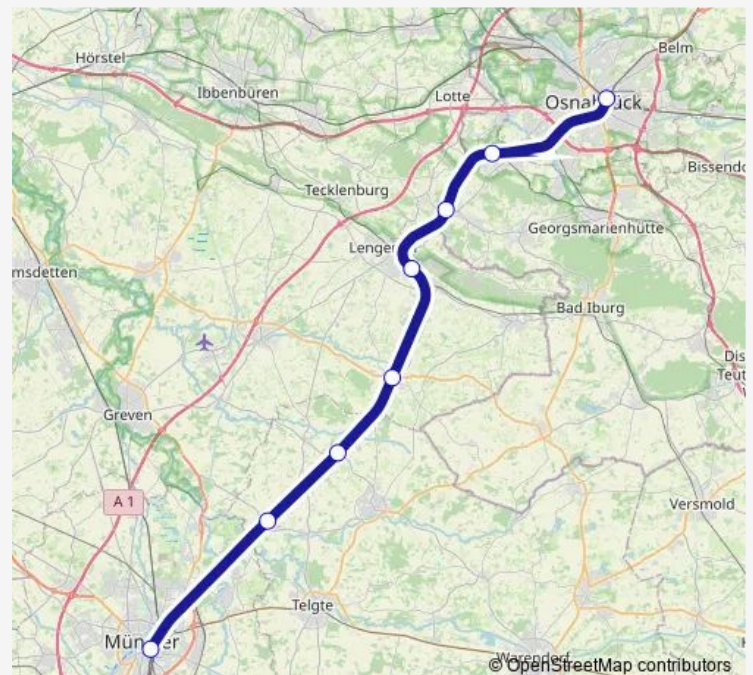

Lengerich(Westf)

Natrup-Hagen

Hasbergen

Osnabrück Hbf

### Route schedule

Münster(Westf) Hbf — Osnabrück Hbf

Monday	21:05-00:03 <sup>+1</sup>
Tuesday	21:05-00:03 <sup>+1</sup>
Wednesday	21:05-00:03 <sup>+1</sup>
Thursday	21:05-00:03 <sup>+1</sup>
Friday	21:05-01:05 <sup>+1</sup>
Saturday	20:03-01:03 <sup>+1</sup>
Sunday	24:03 <sup>+1</sup>

### Route info

Direction: Münster(Westf) Hbf

Stops: 8

Trip Duration: 1 hour 54 min

■ RB66

BusMaps

**Direction**

Osnabrück Hbf — Münster(Westf) Hbf

8 stops

[Open route schedule](#)

Osnabrück Hbf

Hasbergen

Natrup-Hagen

Lengerich(Westf)

Kattenvenne

Ostbevern