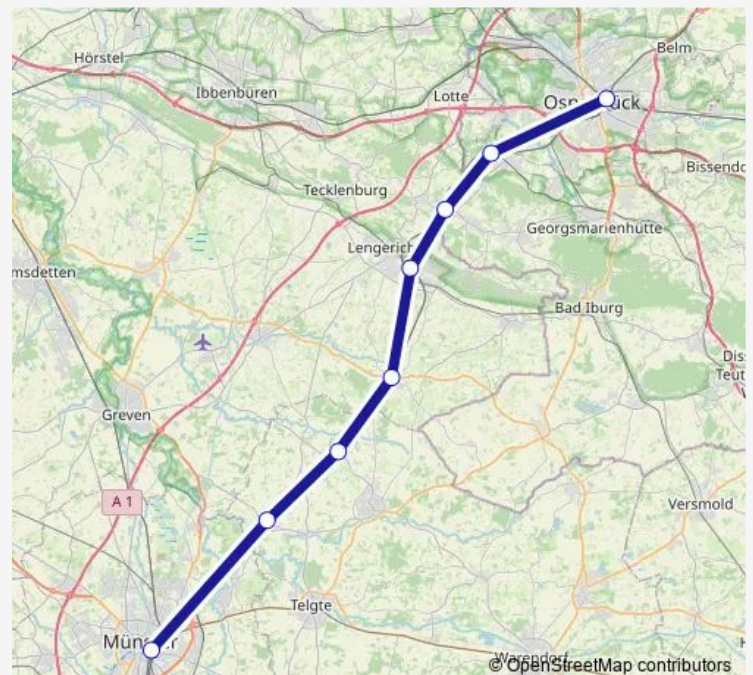

Regional Rail Service RB66

[Go to website](#)

Direction

Osnabrück Hbf — Rheine, Bahnhof

15 stops

[Open route schedule](#)

Osnabrück Hbf

Hasbergen

Greven, Bahnhof

Reckenfeld, Bahnhof

Emsdetten, Bahnhof

Mesum, Bahnhof

Rheine, Bahnhof

Route schedule

Osnabrück Hbf — Rheine, Bahnhof

Monday —

Tuesday —

Wednesday 05:54

Thursday —

Friday —

Saturday —

Sunday —

Route info

Direction: Osnabrück Hbf

Stops: 15

Trip Duration: 1 hour 14 min

■ RB66

BusMaps

Direction

Osnabrück Hbf — Münster Hauptbahnhof

8 stops

[Open route schedule](#)