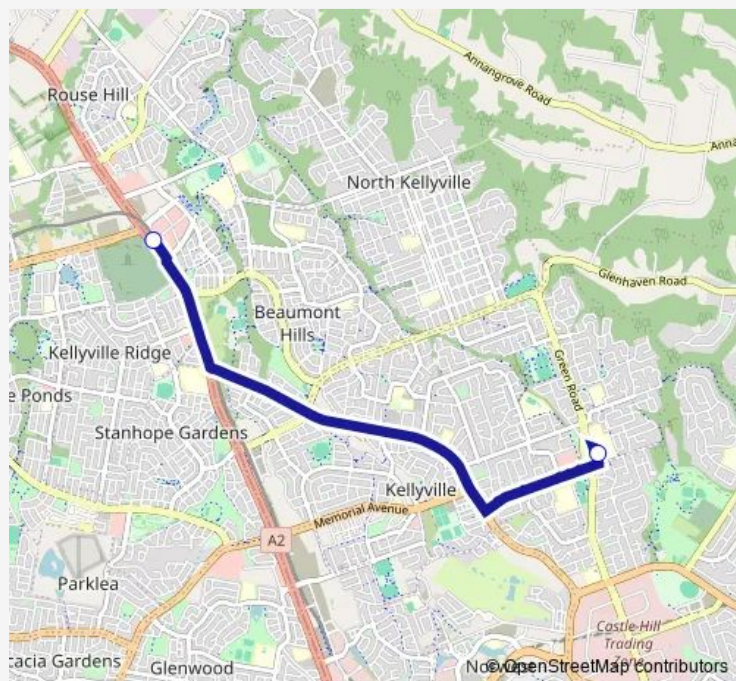

School Bus 6090 Rouse Hill Station to William Clarke College

[Go to website](#)

Direction

North West Twy Opp Rouse Hill Station — William Clarke College, Morris Gr

3 stops

[Open route schedule](#)

North West Twy Opp Rouse Hill Station

Windsor Rd After Millcroft Way

William Clarke College, Morris Gr

Route schedule

North West Twy Opp Rouse Hill Station — William Clarke College, Morris Gr

Monday	07:43
Tuesday	07:43
Wednesday	07:43
Thursday	07:43
Friday	07:43
Saturday	—
Sunday	—

Route info

Direction: North West Twy Opp Rouse Hill Station

Stops: 3

Trip Duration: 0 hour 25 min

6090 School Bus time schedules and route maps are available in an offline PDF at busmaps.com. Use the busmaps.com website to see live bus times, train schedule or subway schedule, and step-by-step directions for all public transit in Parramatta