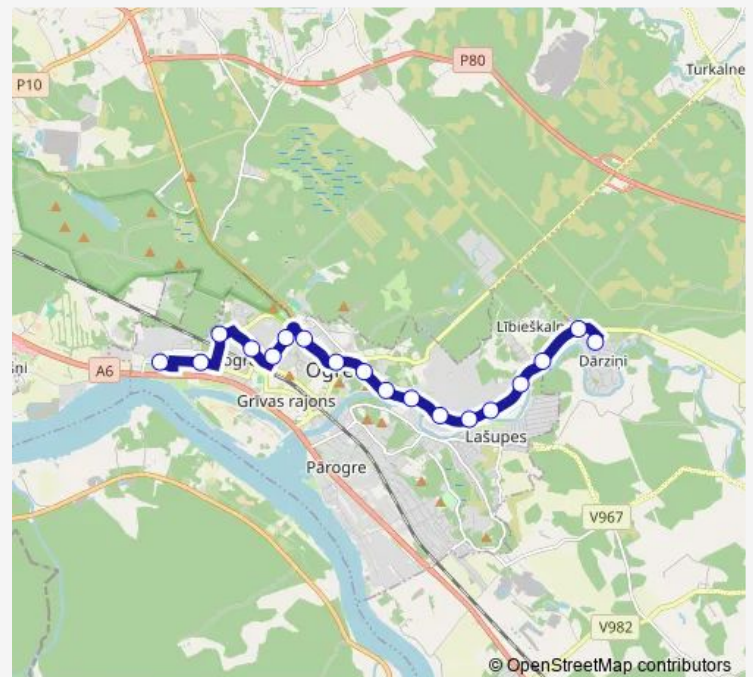

Monday 06:00-21:02

Tuesday 06:00-21:02

Wednesday 06:00-21:02

Thursday 06:00-21:02

Friday 06:00-21:02

Saturday 08:00-19:00

Sunday 08:00-19:00

Route info

Direction: D/s Dārziņi

Stops: 18

Trip Duration: 0 hour 25 min

■ 6090 — Jaunogre-Bibliotēka-Dārziņi

BusMaps

Direction

A/S Ogre — D/s Dārziņi

18 stops

Thursday 05:40-20:40

Friday 05:40-20:40

Saturday 07:30-18:30

Sunday 07:30-18:30

Route info

Direction: A/S Ogre

Stops: 18

Trip Duration: 0 hour 25 min