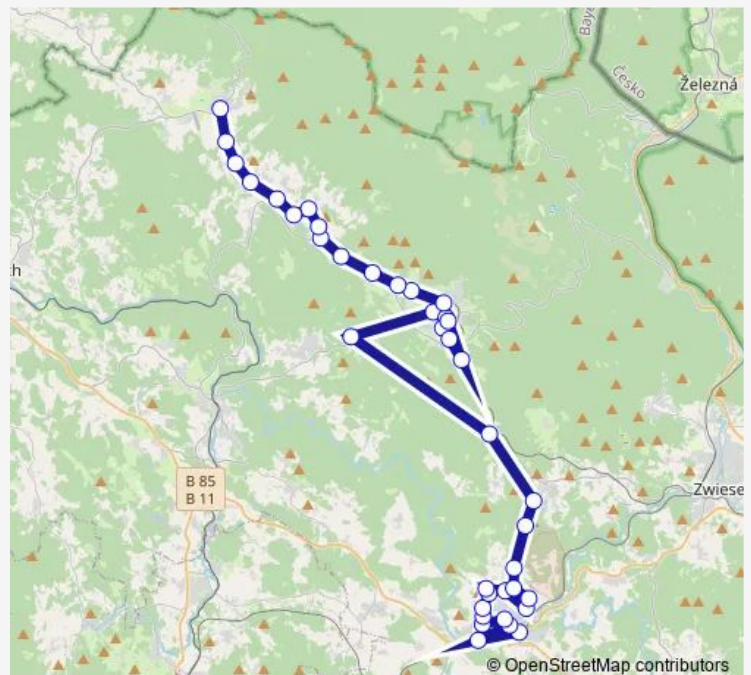

Thursday 18:20

Friday 18:20

Saturday —

Sunday —

Route info

Direction: Regen, Bahnhof/Busbahnhof

Stops: 38

Trip Duration: 0 hour 41 min