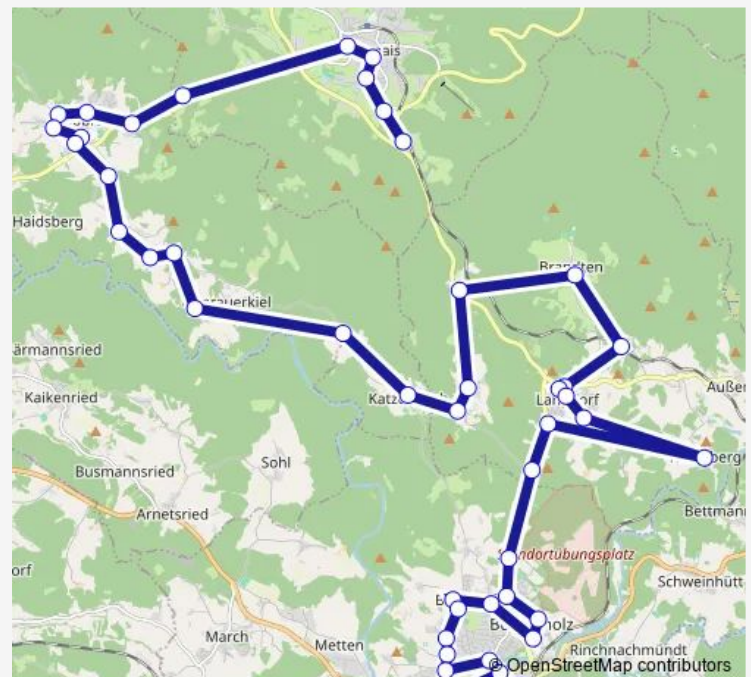

Saturday —

Sunday —

Route info

Direction: Regen

Stops: 38

Trip Duration: 0 hour 41 min

8209

Bodenmais, Camping Resort

Böhmhof

Bodenmais, Regener Straße

Bodenmais, Rathaus/Bahnhof

Bodenmais, Seniorenresidenz

Mooshof

Mais bei Bodenmais

Maisau

Haberbühl

Stops: 45

Trip Duration: 1 hour 0 min

Langdorf, Regener Straße

Langdorf, Gemeinde

Langdorf, Schule

Kohlberg

Langdorf, Siedlung

Schöneck, Abzw

Thursday 10:02-19:10

Friday 10:02-19:10

Saturday 08:04-19:10

Sunday 08:04-19:10

Route info

Direction: Regen

Stops: 45

Trip Duration: 1 hour 0 min