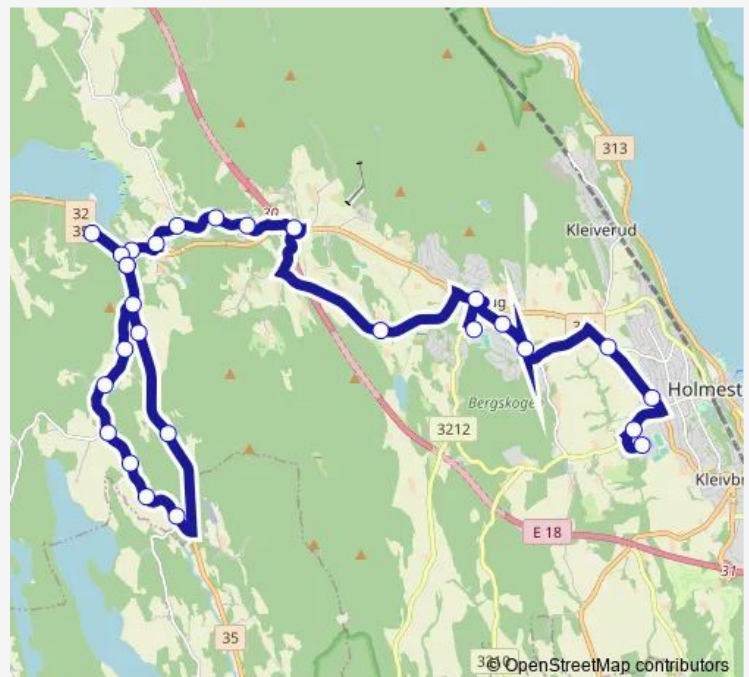

Thursday —

Friday 14:10

Saturday —

Sunday —

Route info

Direction: Gjøklep ungdomsskole

Stops: 28

Trip Duration: 0 hour 45 min

■ 1923 — Botne-Gjøgri

BusMaps

Barkost vest

Barkost nord

Gutu Gjøgriveien

Gjøgri

Gjøgribrekka

Hegg vestre