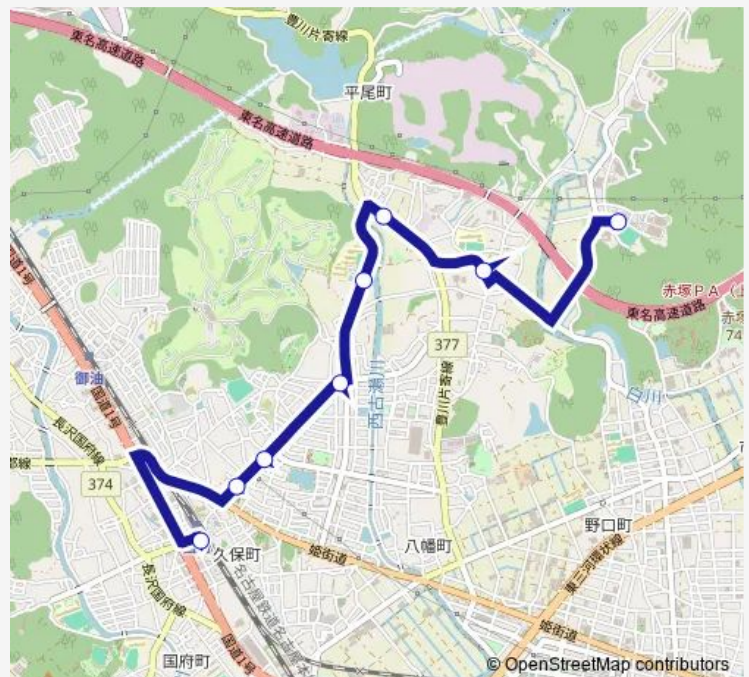

Monday 14:54

Tuesday 14:54

Wednesday 14:54

Thursday 14:54

Friday 14:54

Saturday 14:54

Sunday 14:54

Route info

Direction: ゆうあいの里

Stops: 8

Trip Duration: 0 hour 14 min

■ ゆうあいの里八幡線：左回り：ゆうあいの里 ~ 豊川特別支援学校 ~ 国府駅

Bus time schedules and route maps are available in an offline PDF at busmaps.com. Use the busmaps.com website to see live bus times, train schedule or subway schedule, and step-by-step directions for all public transit in Toyokawa