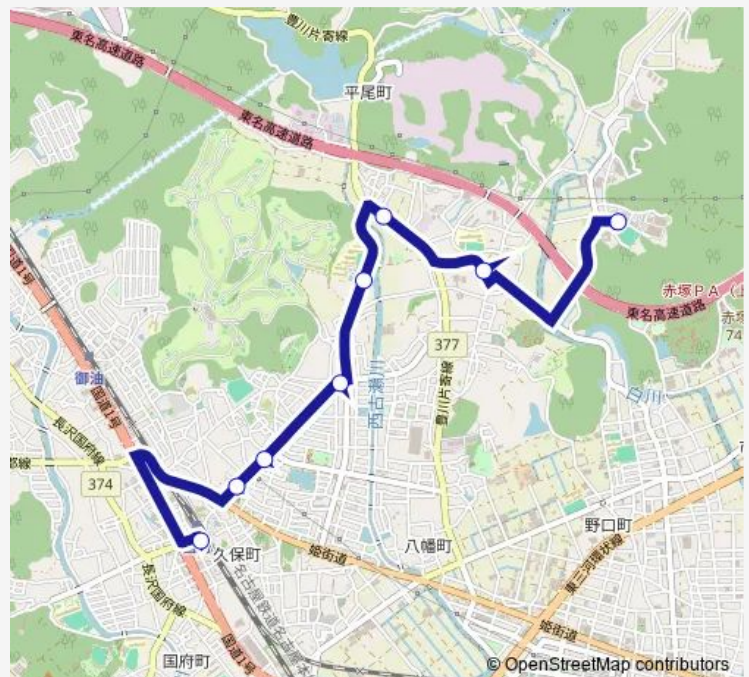

Monday 14:54

Tuesday 14:54

Wednesday 14:54

Thursday 14:54

Friday 14:54

Saturday 14:54

Sunday 14:54

Route info

Direction: ゆうあいの里

Stops: 8

Trip Duration: 0 hour 14 min

■ ゆうあいの里八幡線：左回り：ゆうあいの里 ~ 豊川特別支援学校 ~ 国府駅

Bus time schedules and route maps are available in an offline PDF at busmaps.com. Use the busmaps.com website to see live bus times, train schedule or subway schedule, and step-by-step directions for all public transit in Toyokawa