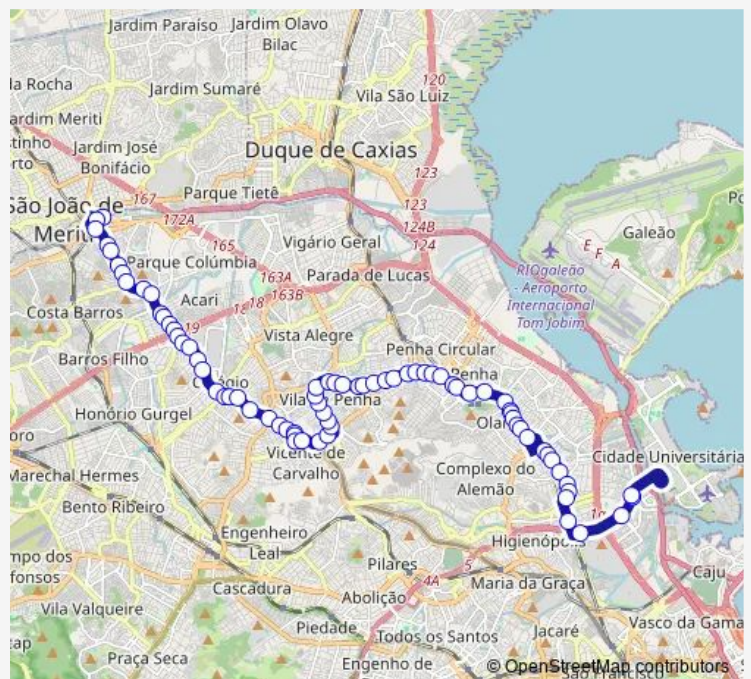

Iara

Porto União

Metrô Colégio

Route schedule

Ponto Final: Pavuna : Linha 919 — Clínica da Família Adib Jatene

Monday 00:00

Tuesday 00:00

Wednesday 00:00

Thursday 00:00

Friday 00:00

Saturday 00:00

Sunday 00:00

Route info

Direction: Ponto Final: Pavuna : Linha 919

Stops: 75

Trip Duration: 1 hour 11 min

Thursday 00:00

Friday 00:00

Saturday 00:00

Sunday 00:00

Route info

Direction: Clínica da Família Adib Jatene

Stops: 67

Trip Duration: 1 hour 19 min