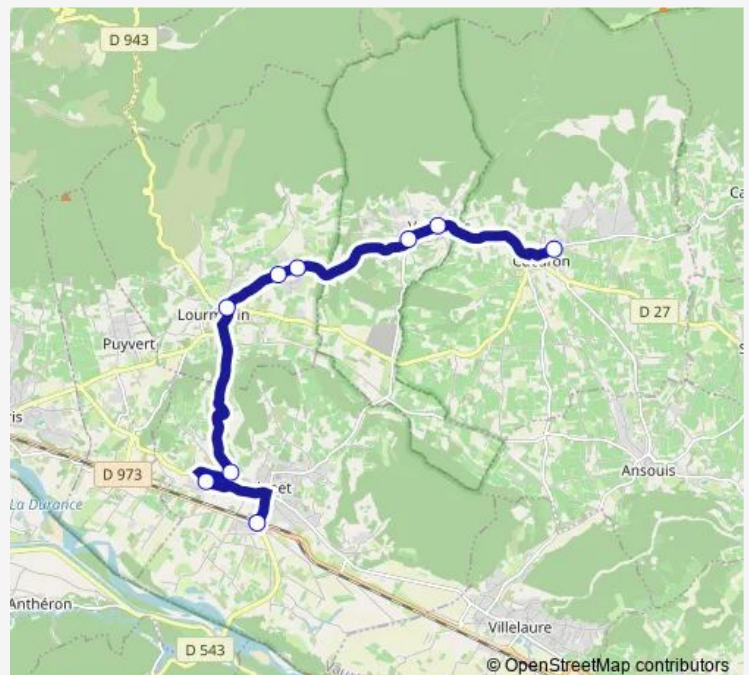

La Gravière Haut

La Gravière Bas

La Bastide

Gambetta

Les Tourterelles

Rond-Point de la Gare

**Route schedule**

Centre/Cave Coopérative — Rond-Point de la Gare

Monday 06:15-19:20

Tuesday 06:15-19:20

Wednesday 06:15-19:20

Thursday 06:15-19:20

Friday 06:15-19:20

Saturday 07:10-19:20

Sunday —

**Route info**

Direction: Centre/Cave Coopérative

Stops: 9

Trip Duration: 0 hour 20 min

919 — 919 \_ Cucuron - Cadenet par Lourmarin

**Direction**

Rond-Point de la Gare — Centre/Cave Coopérative

8 stops

[Open route schedule](#)

## Route info

Direction: Rond-Point de la Gare

Stops: 8

Trip Duration: 0 hour 20 min

919 Bus time schedules and route maps are available in an offline PDF at busmaps.com. Use the busmaps.com website to see live bus times, train schedule or subway schedule, and step-by-step directions for all public transit in Lourmarin