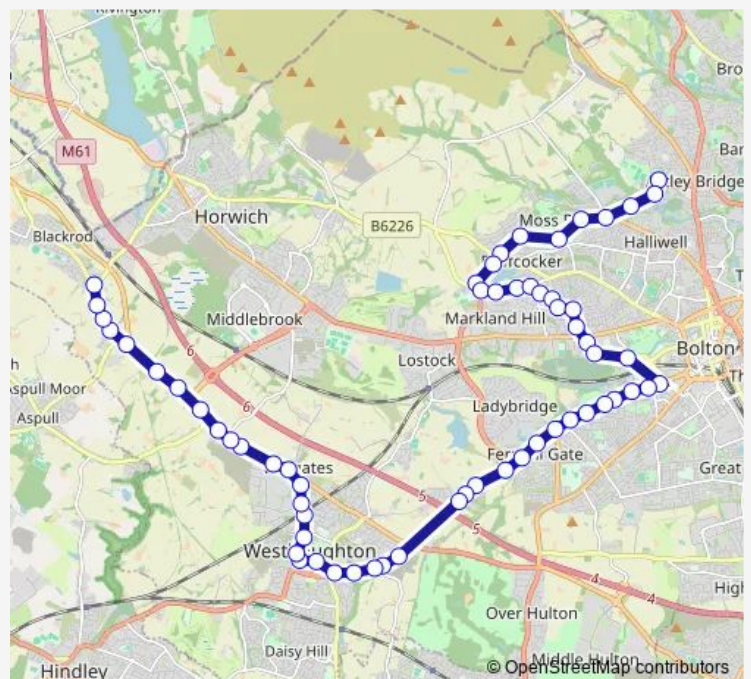

Towncroft Lane

Markland Hill

Lingmoor Road

Kingsbury Avenue

Easedale Road

Sherborne Road

Albert Road West

Lonsdale Road

Thomasson Memorial School

Chassen Road

Third Avenue

Route schedule

Thornleigh Salesian College — Highfield Road

Monday 15:19-15:20

Tuesday 15:19-15:20

Wednesday 15:19-15:20

Thursday 15:19-15:20

Friday 15:19-15:20

Saturday —

Sunday —

Route info

Direction: Thornleigh Salesian College

Stops: 61

Trip Duration: 0 hour 46 min