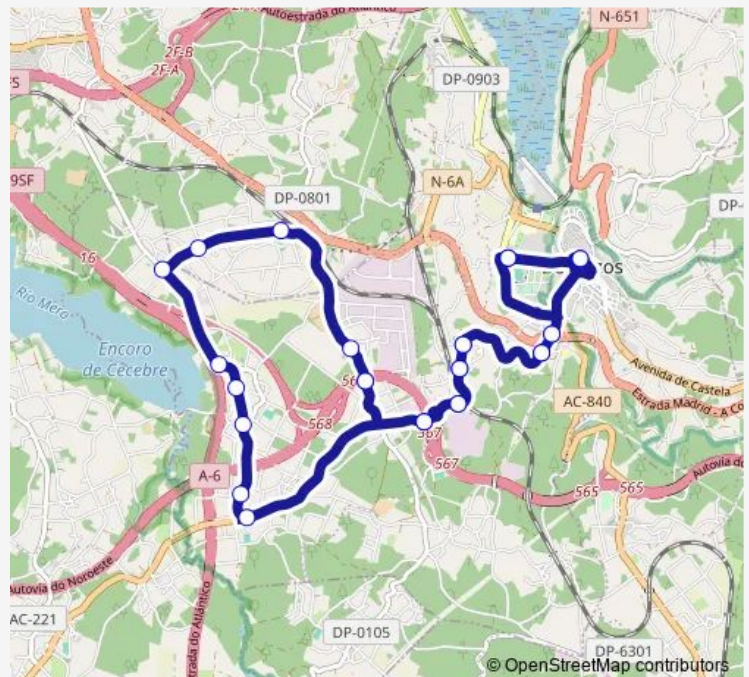

Thursday —

Friday 08:45-20:15

Saturday 08:45-13:45

Sunday —

Route info

Direction: Betanzos Praza

Stops: 27

Trip Duration: 0 hour 25 min