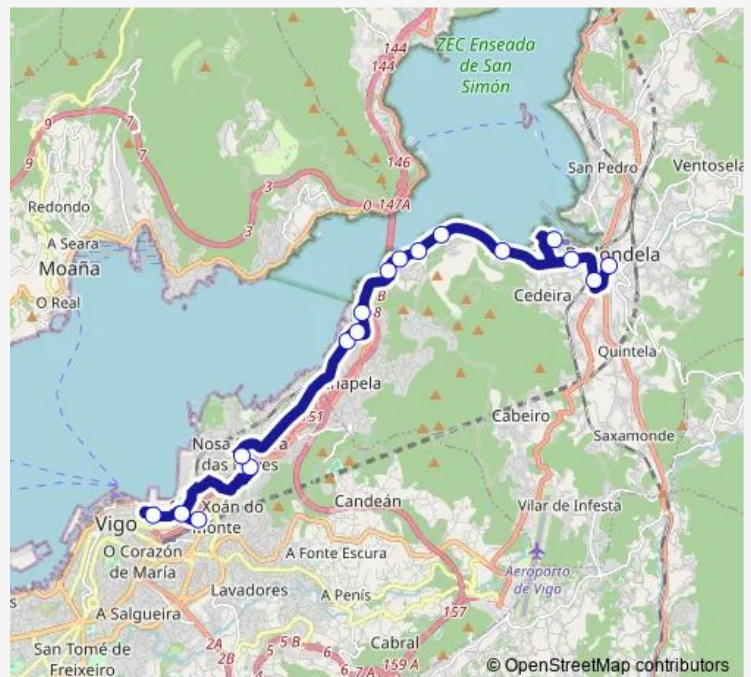

Bus Xg624037 Redondela (A Farola)-N-550 -Vigo(Areal)

[Go to website](#)

Direction

Vigo Rúa Areal — Redondela (A Farola)

17 stops

[Open route schedule](#)

Vigo Rúa Areal

Nudo Isaac Peral

A-9 (Acceso 4 V Isaac Pe

A-9 (Acceso 2 V Buenos A

Buenos Aires/Sanjurjo Bad

Chapela Centro

Chapela Alameda

Alto Da Encarnacion

Cabanas

Rande

Rande (2ª Parada)

Rande (Tesouro)

Formiga

Cedeira (Farmacia)

Cedeira (Mercadona)

Redondela (Fenosa)

Redondela (A Farola)

Route schedule

Vigo Rúa Areal — Redondela (A Farola)

Monday 08:30-22:00

Tuesday 08:30-22:00

Wednesday 08:30-22:00

Thursday 08:30-22:00

Friday 08:30-22:00

Saturday 08:15-22:00

Sunday 13:00-22:30

Route info

Direction: Vigo Rúa Areal

Stops: 17

Trip Duration: 0 hour 28 min

Xg624037 — Redondela (A Farola)-N-550 -Vigo(Areal)