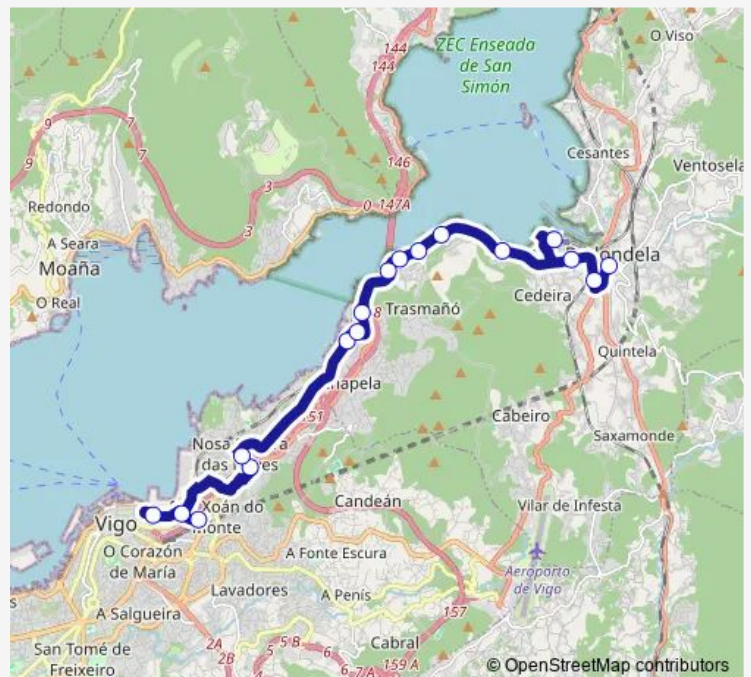

### Route schedule

Vigo Rúa Areal — Redondela (A Farola)

Monday 08:30-22:00

Tuesday 08:30-22:00

Wednesday 08:30-22:00

Thursday 08:30-22:00

Friday 08:30-22:00

Saturday 08:15-22:00

### Route info

Direction: Vigo Rúa Areal

Stops: 17

Trip Duration: 0 hour 28 min

XG624037 — Redondela (A Farola)-N-550 -Vigo(Areal)

XG624037 Bus time schedules and route maps are available in an offline PDF at [busmaps.com](https://busmaps.com). Use the [busmaps.com](https://busmaps.com) website to see live bus times, train schedule or subway schedule, and step-by-step directions for all public transit in Moana