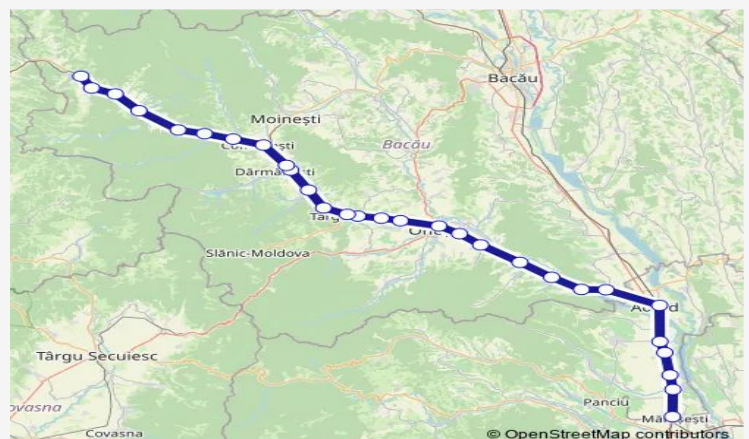

Borzești Bacău h.

Onești

Trotuș h.

Viișoara h

Târgu Ocna Hm.

Route schedule

Mărășești — Ghimeș

Monday	12:30
Tuesday	12:30
Wednesday	12:30
Thursday	12:30
Friday	12:30
Saturday	—
Sunday	—

Route info

Direction: Mărășești

Stops: 29

Trip Duration: 3 hour 29 min

Saline hc.

Cireșoaia h.

Dofteana Bacău Hm.

Valea Uzului Haltă h.