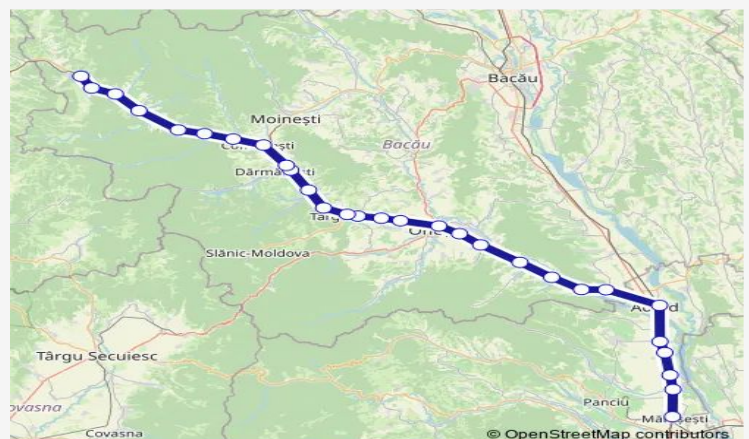

Borzești Bacău h.

Onești

Trotuș h.

Viișoara h

Târgu Ocna Hm.

Route schedule

Mărășești — Ghimeș

Monday	12:30
Tuesday	12:30
Wednesday	12:30
Thursday	12:30
Friday	12:30
Saturday	—
Sunday	—

Route info

Direction: Mărășești

Stops: 29

Trip Duration: 3 hour 29 min

Saline hc.

Cireșoia h.

Dofteana Bacău Hm.

Valea Uzului Haltă h.