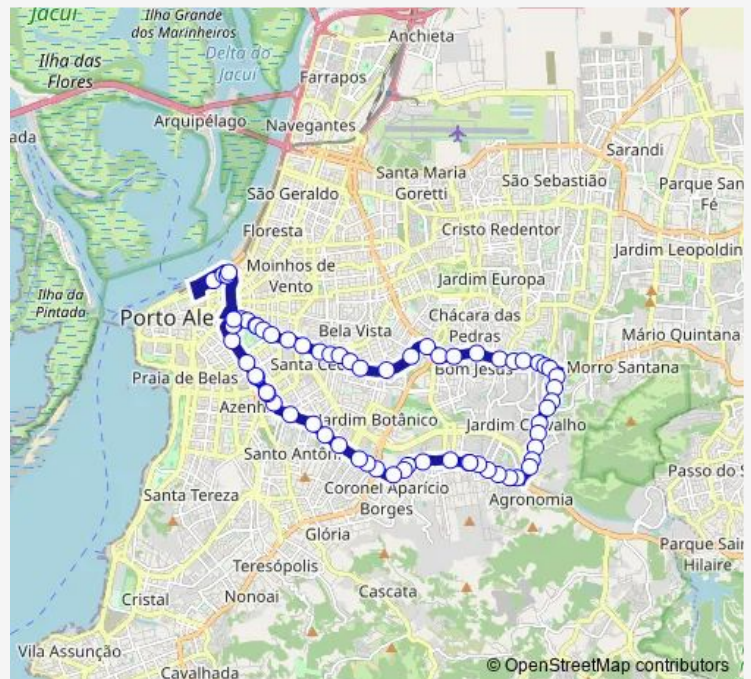

Thursday 04:10

Friday 04:10

Saturday 04:10

Sunday 04:10

Route info

Direction: Julio DE Castilhos

Stops: 67

Trip Duration: 0 hour 40 min