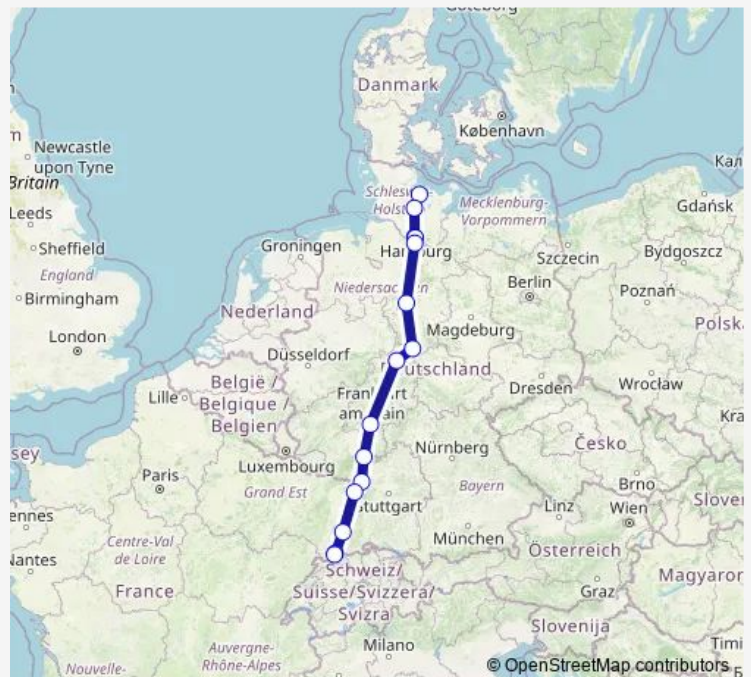

Rail ICE 1177

[Go to website](#)

Direction

Kiel Hbf — Basel Sbb

15 stops

[Open route schedule](#)

Kiel Hbf

Neumünster

Hamburg Dammtor

Hamburg Hbf

Hamburg-Harburg

Hannover Hbf

Göttingen

Kassel-Wilhelmshöhe

Frankfurt(Main)Hbf

Mannheim Hbf

Karlsruhe Hbf

Baden-Baden

Freiburg(Breisgau) Hbf

Basel Bad Bf

Basel Sbb

Route schedule

Kiel Hbf — Basel Sbb

Monday	—
Tuesday	—
Wednesday	—
Thursday	—
Friday	—
Saturday	10:20
Sunday	10:46

Route info

Direction: Kiel Hbf

Stops: 15

Trip Duration: 8 hour 8 min

ICE 1177

ICE 1177 Rail time schedules and route maps are available in an offline PDF at busmaps.com. Use the busmaps.com website to see live bus times, train schedule or subway schedule, and step-by-step directions for all public transit in Hamburg