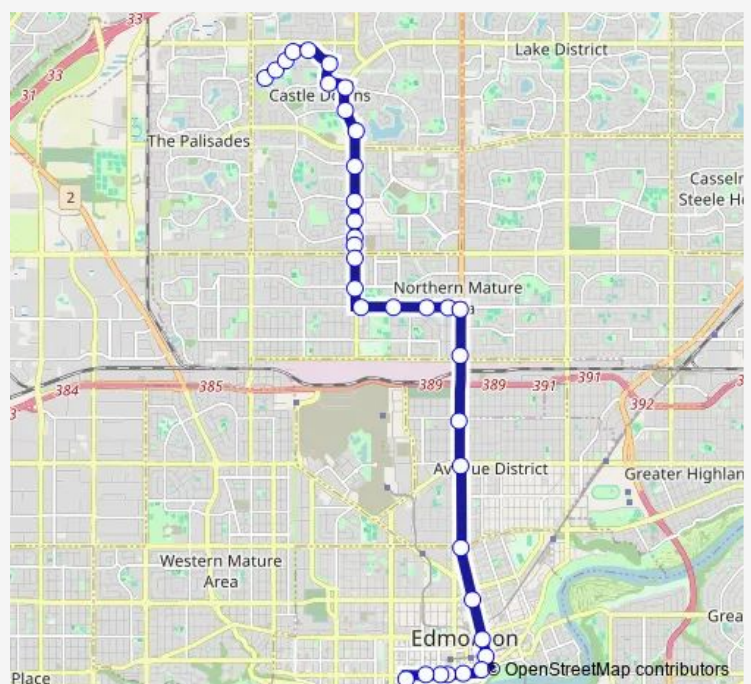

109 Street & 132 Avenue

105 Street & 132 Avenue

102 Street & 132 Avenue

Route schedule

Dunluce Road & 161 Avenue — Government Transit Centre Bay F

Monday 06:00-08:30

Tuesday 06:00-08:30

Wednesday 06:00-08:30

Thursday 06:00-08:30

Friday 06:00-08:30

Saturday —

Sunday —

Route info

Direction: Dunluce Road & 161 Avenue

Stops: 37

Trip Duration: 0 hour 45 min

150X — Dunluce - Castle Downs - Government Centre **BusMaps**

97 Street & 132 Avenue

97 Street & 128 Avenue

97 Street & 122 Avenue

97 Street & 118 Avenue

97 Street & 111 Avenue

97 Street & 107 Avenue

97 Street & 103 Avenue

97 Street & 102 Avenue

99 Street & Jasper Avenue

100 Street & Jasper Avenue

101 Street & Jasper Avenue

103 Street & Jasper Avenue

104 Street & Jasper Avenue

107 Street & Jasper Avenue

107 Street & 100 Avenue