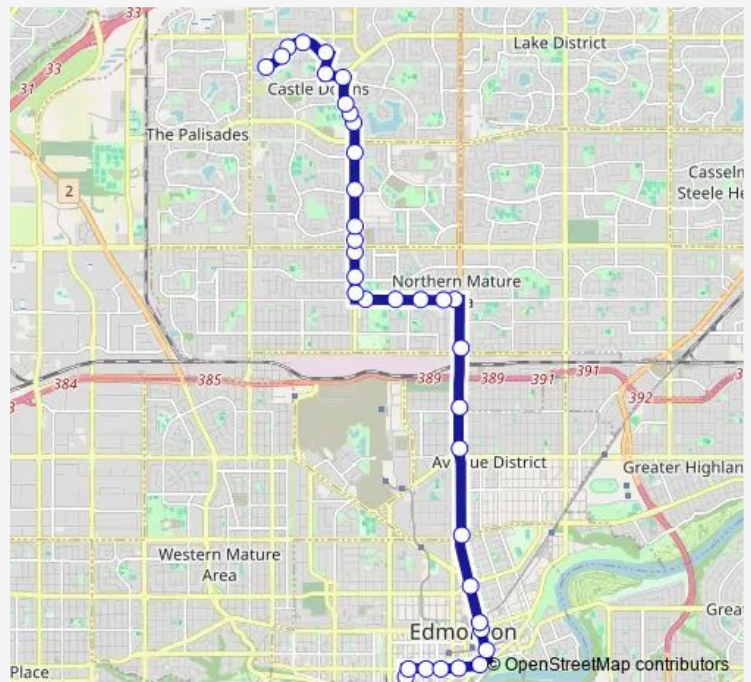

Bus 150x Dunluce - Castle Downs - Government Centre

[Go to website](#)

Direction

Dunluce Road & 161 Avenue — Government Transit Centre Bay F

37 stops

[Open route schedule](#)

- Dunluce Road & 161 Avenue
- 430 Dunluce Road
- Dunluce Road & Warwick Road N Ent
- 105 Dunluce Road
- 120 Street & Dunluce Road
- 115 Street & Dunluce Road
- 115 Street & 162 Avenue
- Castle Downs Road & 162 Avenue
- Castle Downs Road & 157 Avenue
- Castle Downs Transit Centre Bay D
- Castle Downs Road & 152 Avenue
- Castle Downs Road & 145 Avenue
- Castle Downs Road & 139 Avenue
- Castle Downs Road & 139 Avenue
- Castle Downs Road & 137 Avenue
- 113a Street & 137 Avenue
- 113a Street & 134 Avenue
- 113a Street & 132 Avenue
- 109 Street & 132 Avenue
- 105 Street & 132 Avenue
- 102 Street & 132 Avenue

Route schedule

Dunluce Road & 161 Avenue — Government Transit Centre Bay F

Monday	06:00-08:30
Tuesday	06:00-08:30
Wednesday	06:00-08:30
Thursday	06:00-08:30
Friday	06:00-08:30
Saturday	—
Sunday	—

Route info

Direction: Dunluce Road & 161 Avenue

Stops: 37

Trip Duration: 0 hour 45 min

150x — Dunluce - Castle Downs - Government Centre **BusMaps**

97 Street & 132 Avenue

97 Street & 128 Avenue

97 Street & 122 Avenue

103 Street & Jasper Avenue

104 Street & Jasper Avenue

107 Street & Jasper Avenue

107 Street & 100 Avenue

Government Transit Centre Bay F

Direction

Government Transit Centre Bay F — Warwick Road S Ent & Dunluce Road