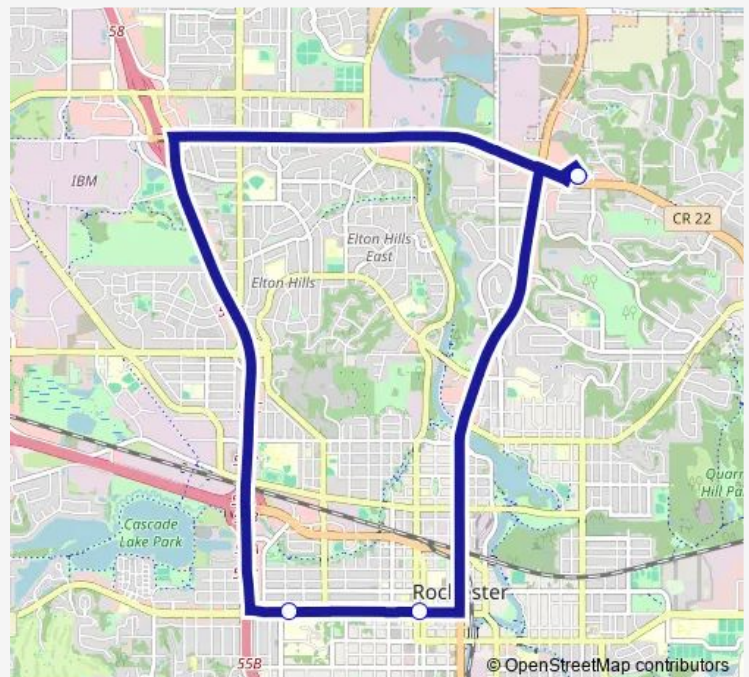

Direction

Pwtoc Depot — North Bdwy PK AND Ride

2 stops

[Open route schedule](#)

Pwtoc Depot

North Bdwy PK AND Ride

Route schedule

Pwtoc Depot — North Bdwy PK AND Ride

Monday	05:30
Tuesday	05:30
Wednesday	05:30
Thursday	05:30
Friday	05:30
Saturday	—
Sunday	—

Route info

Direction: Pwtoc Depot

Stops: 2

Trip Duration: 0 hour 5 min

Direction

2 ST SW AT ST Marys Hospital — Pwtoc Depot

Route info

Direction: 2 ST SW AT ST Marys Hospital

Stops: 2

Trip Duration: 0 hour 15 min

Direction

North Bdwy PK AND Ride — North Bdwy PK AND Ride

4 stops

[Open route schedule](#)

Wednesday 05:35-08:33

Thursday 05:35-08:33

Friday 05:35-08:33

Saturday —

Sunday —

Route info

Direction: North Bdwy PK AND Ride

Stops: 4