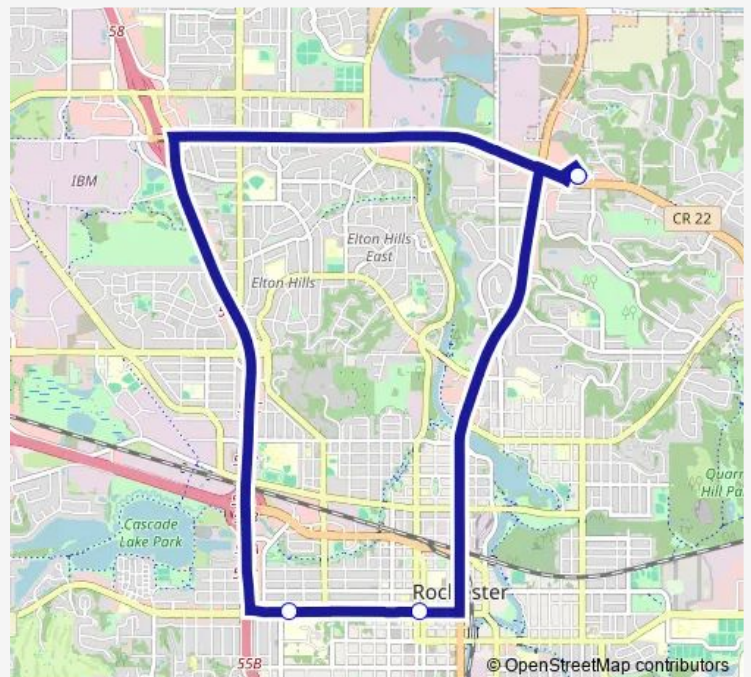

Direction

North Bdwy PK AND Ride — North Bdwy PK AND Ride

4 stops

[Open route schedule](#)

North Bdwy PK AND Ride

Downtown Transit CTR P

2 ST SW AT ST Marys Hospital

North Bdwy PK AND Ride

Route schedule

North Bdwy PK AND Ride — North Bdwy PK AND Ride

Monday 05:35-08:33

Tuesday 05:35-08:33

Wednesday 05:35-08:33

Thursday 05:35-08:33

Friday 05:35-08:33

Saturday —

Sunday —

Route info

Direction: North Bdwy PK AND Ride

Stops: 4

Trip Duration: 0 hour 25 min

Direction

Downtown Transit CTR P — Downtown Transit CTR G

4 stops

Route info

Direction: Downtown Transit CTR P

Stops: 4

Trip Duration: 0 hour 35 min

Direction

Downtown Transit CTR P — Downtown Transit CTR P

4 stops

[Open route schedule](#)