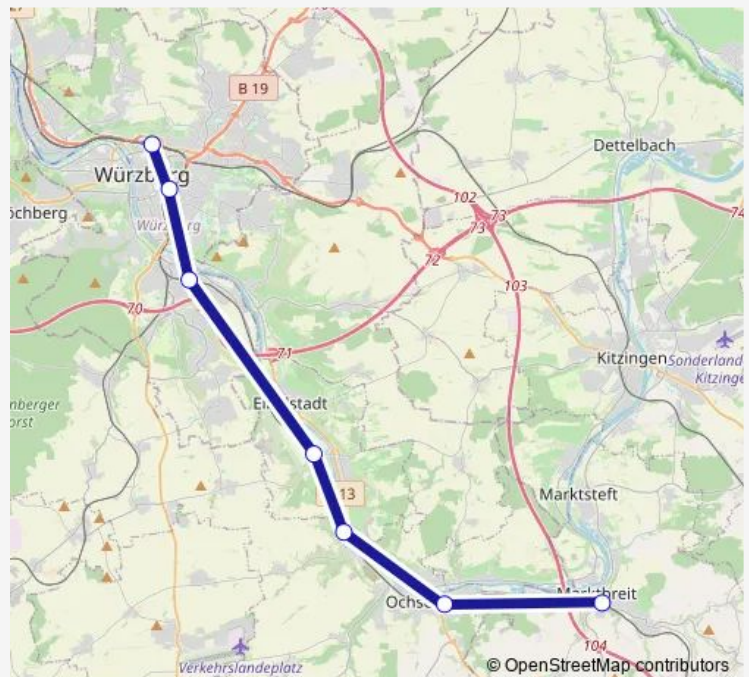

Rail RB80

[Go to website](#)

Direction

Würzburg Hbf — Marktbreit

7 stops

[Open route schedule](#)

Würzburg Hbf

Würzburg Süd

Würzburg Ostbahnhof

Winterhausen

Goßmannsdorf

Ochsenfurt

Marktbreit

Route schedule

Würzburg Hbf — Marktbreit

Monday 00:32

Tuesday 00:32

Wednesday 00:32

Thursday 00:32

Friday 00:32

Saturday 00:32

Sunday 00:32

Route info

Direction: Würzburg Hbf

Stops: 7

Trip Duration: 0 hour 23 min

■ RB80

BusMaps

Direction

Würzburg Hbf — Marktbreit

7 stops

[Open route schedule](#)