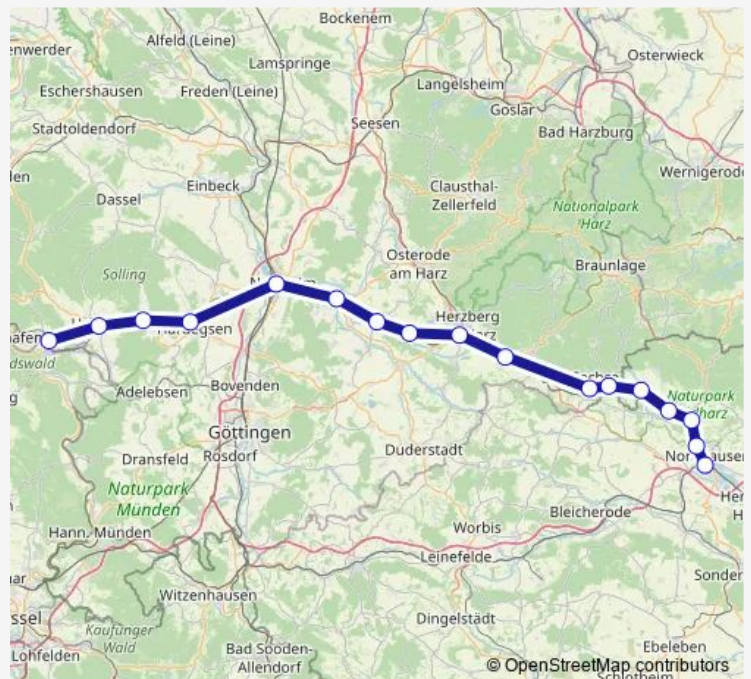

Thursday 11:39

Friday 11:39

Saturday —

Sunday —

Route info

Direction: Nordhausen

Stops: 13

Trip Duration: 1 hour 11 min

■ RB80

Direction

Nordhausen — Göttingen

15 stops

[Open route schedule](#)

Nordhausen

Nordhausen-Salza

Niedersachswerfen