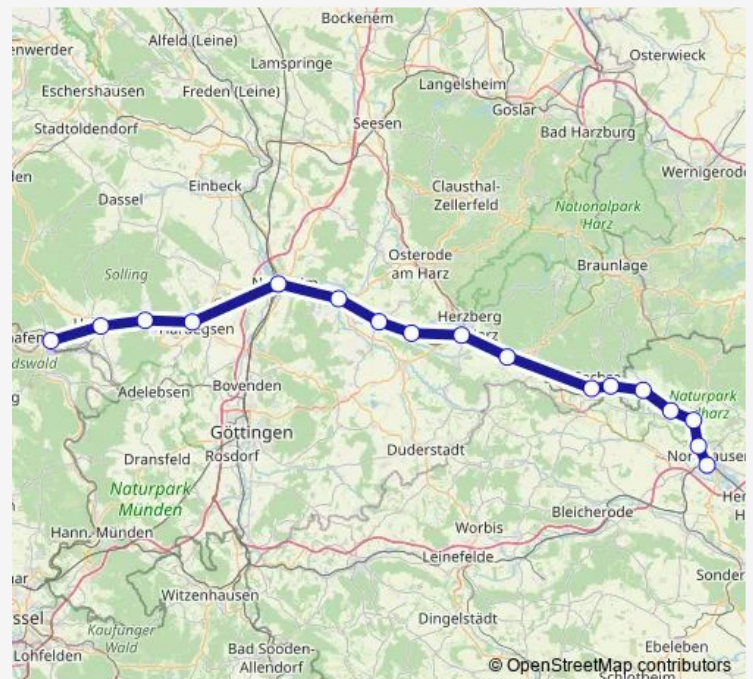

Thursday 11:39

Friday 11:39

Saturday —

Sunday —

Route info

Direction: Nordhausen

Stops: 13

Trip Duration: 1 hour 11 min

Rb80

Direction

Nordhausen — Göttingen

15 stops

[Open route schedule](#)

Nordhausen

Nordhausen-Salza

Niedersachswerfen