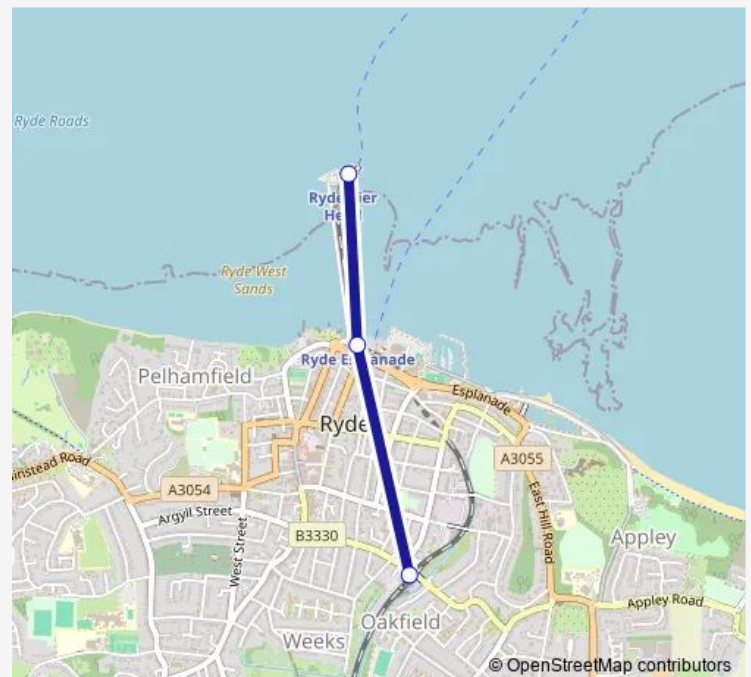

## Rail II:Ryr->Ryp IL train service from RYR to Ryp

[Go to website](#)

### Direction

Ryde St Johns Road — Ryde Pier Head

3 stops

[Open route schedule](#)

Ryde St Johns Road

Ryde Esplanade

Ryde Pier Head

### Route schedule

Ryde St Johns Road — Ryde Pier Head

Monday	05:35-06:05
Tuesday	05:35-06:05
Wednesday	05:35-06:05
Thursday	05:35-06:05
Friday	05:35-06:05
Saturday	05:35-06:05
Sunday	06:35-09:05

### Route info

Direction: Ryde St Johns Road

Stops: 3

Trip Duration: 0 hour 7 min

■ II:Ryr->Ryp — IL train service from RYR to Ryp

Il:Ryr->Ryp Rail time schedules and route maps are available in an offline PDF at [busmaps.com](https://busmaps.com). Use the [busmaps.com](https://busmaps.com) website to see live bus times, train schedule or subway schedule, and step-by-step directions for all public transit in Ryde