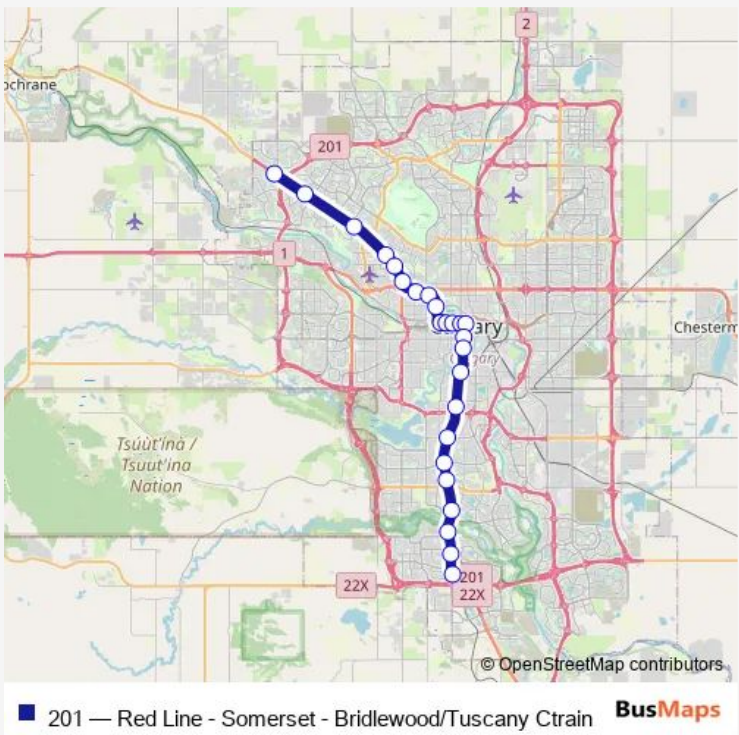

Tram 201 Red Line - Somerset - Bridlewood/Tuscany Ctrain

[Go to website](#)

**Direction**  
 SB Tuscany Ctrain Station — SB Somerset - Bridlewood CTrain Station  
 25 stops  
[Open route schedule](#)

- SB Tuscany Ctrain Station
- SB Crowfoot Ctrain Station
- SB Dalhousie Ctrain Station
- SB Brentwood Ctrain Station
- SB University CTrain Station
- SB Banff Trail CTrain Station
- SB Lions Park CTrain Station
- SB SAIT / AUArts / Jubilee CTrain Strn
- SB Sunnyside CTrain Station
- EB 8 Street SW Station (TD Free Fare Zone)
- EB 6 Street SW Station (TD Free Fare Zone)
- EB 3 Street SW Station (TD Free Fare Zone)
- EB Centre Street Station (TD Free Fare Zone)
- EB City Hall/Bow Valley College(TD Free Fare Zone)
- SB Victoria Park / Stampede CTrain Station
- SB Erlton / Stampede Station
- SB 39 Avenue CTrain Station
- SB Chinook CTrain Station
- SB Heritage CTrain Station
- SB Southland CTrain Station
- SB Anderson CTrain Station

Route schedule  
 SB Tuscany Ctrain Station — SB Somerset - Bridlewood CTrain Station

|           |                           |
|-----------|---------------------------|
| Monday    | 03:51-02:54 <sup>+1</sup> |
| Tuesday   | 03:51-02:54 <sup>+1</sup> |
| Wednesday | 03:51-02:54 <sup>+1</sup> |
| Thursday  | 03:51-02:54 <sup>+1</sup> |
| Friday    | 03:51-02:54 <sup>+1</sup> |
| Saturday  | 03:09-01:34 <sup>+1</sup> |
| Sunday    | 04:40-01:34 <sup>+1</sup> |

Route info  
 Direction: SB Tuscany Ctrain Station  
 Stops: 25  
 Trip Duration: 0 hour 57 min

SB Canyon Meadows CTrain Station

SB Fish Creek - Lacombe CTrain Station

SB Shawnessy CTrain Station

SB Somerset - Bridlewood CTrain Station

## Direction

NB Somerset - Bridlewood CTrain Station — NB Tuscany CTrain Station

24 stops

[Open route schedule](#)

NB Somerset - Bridlewood CTrain Station

NB Shawnessy CTrain Station

NB Fish Creek - Lacombe CTrain Station