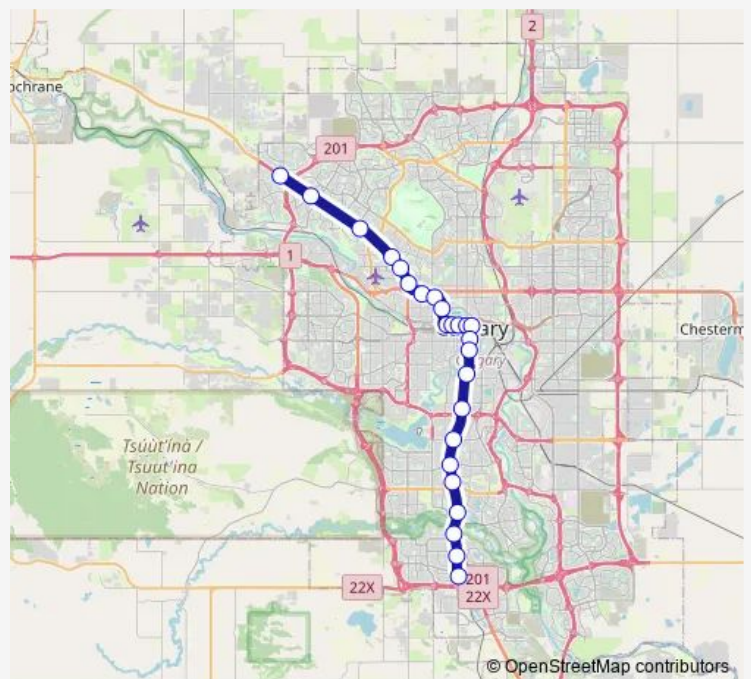

SB Victoria Park / Stampede Ctrain Station

SB Erlton / Stampede Station

SB 39 Avenue Ctrain Station

SB Chinook Ctrain Station

SB Heritage Ctrain Station

SB Southland Ctrain Station

SB Anderson Ctrain Station

Route schedule

SB Tuscany Ctrain Station — SB Somerset - Bridlewood Ctrain Station

Monday 03:51-01:39⁺¹

Tuesday 03:51-01:39⁺¹

Wednesday 03:51-01:39⁺¹

Thursday 03:51-01:39⁺¹

Friday 03:51-01:39⁺¹

Saturday 04:40-01:34⁺¹

Sunday 04:40-01:34⁺¹

Route info

Direction: SB Tuscany Ctrain Station

Stops: 25

Trip Duration: 1 hour 1 min

■ 201 — Red Line - Somerset - Bridlewood/Tuscany Ctrain **BusMaps**

SB Canyon Meadows Ctrain Station

SB Fish Creek - Lacombe Ctrain Station

SB Shawnessy Ctrain Station

SB Somerset - Bridlewood Ctrain Station

Direction

NB Somerset - Bridlewood Ctrain Station — NB Tuscany Ctrain Station

24 stops

[Open route schedule](#)