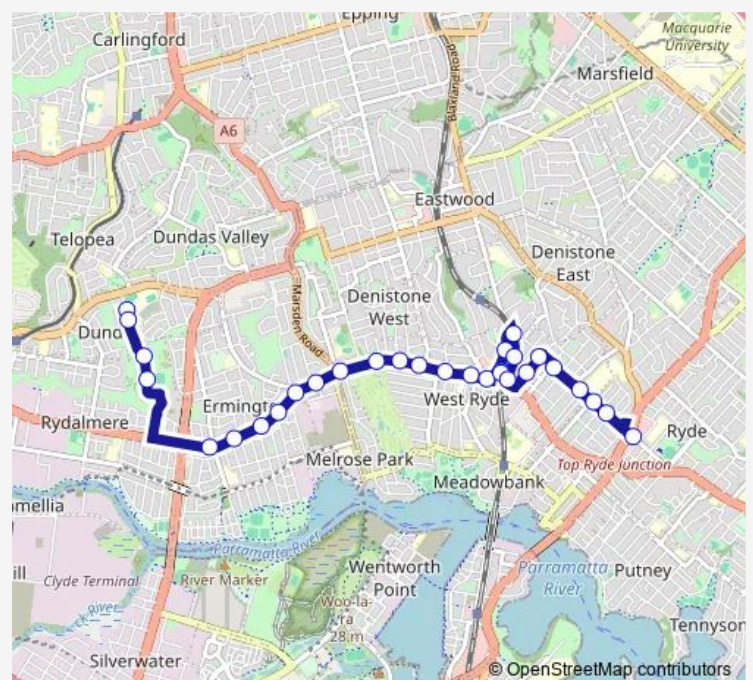

West Ryde Station (Set Down)

West Ryde Station, Stand B

West Pde Before Miriam Rd

Ryedale Rd After Marlow Av

Route schedule

St Patrick's Marist College, Kirby St — Top Ryde City Shopping Centre, Blaxland Rd

Monday 15:20-15:25

Tuesday 15:20-15:25

Wednesday 15:20-15:25

Thursday 14:40-15:20

Friday 15:20-15:25

Saturday —

Sunday —

Route info

Direction: St Patrick's Marist College, Kirby St

Stops: 30

Trip Duration: 0 hour 27 min

600w — St. Patricks , Dundas to Ryde Shops

Ryde Eastwood Leagues Club, Ryedale Rd

Ryedale Rd Opp West Ryde Station

Anzac Park, Anzac Av

Anzac Av Before Orchard St

Parkes St After Hermitage Rd

Tafe Northern Sydney, Parkes St

Parkes St At Hinkler Av

Parkes St Before Samuel St

Top Ryde City Shopping Centre, Blaxland Rd

600w School Bus time schedules and route maps are available in an offline PDF at busmaps.com. Use the busmaps.com website to see live bus times, train schedule or subway schedule, and step-by-step directions for all public transit in Parramatta