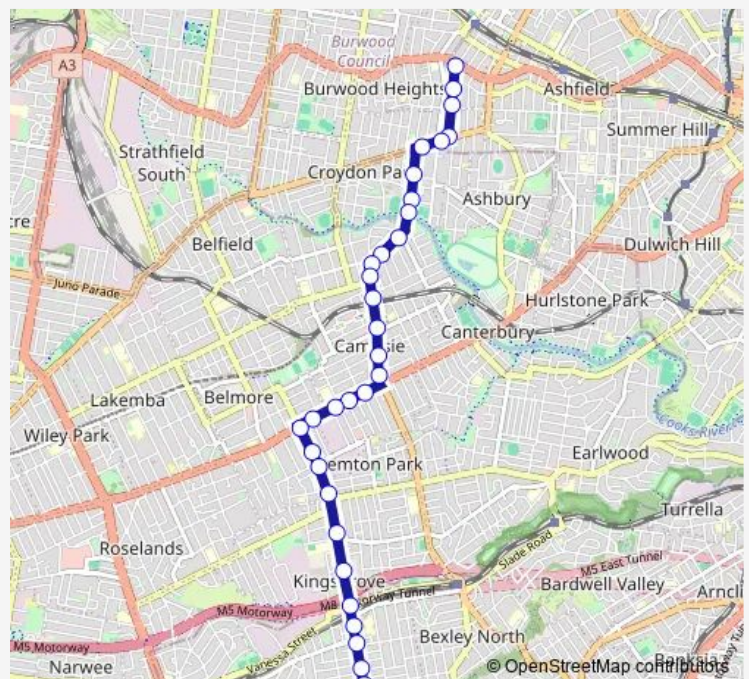

Greenhills St After Liverpool Rd

Greenhills St At Mills St

Greenhills St At Arthur St

Greenhills St At Georges River Rd

Georges River Rd Before Croydon Av

Georges River Rd Opp Croydon Park Public School

Brighton Av At Queensborough Rd

Beamish St At Unara St

Dan's Corner, Beamish St

Canterbury Rd At Viking St

Canterbury Rd At Troy St

Canterbury Rd Opp Canterbury Hospital

Route schedule

Greenhills St After Liverpool Rd — Kingsgrove Rd Opp Kingsgrove Public School

Monday 07:33

Tuesday 07:33

Wednesday 07:33

Thursday 07:33

Friday —

Saturday —

Sunday —

Route info

Direction: Greenhills St After Liverpool Rd

Stops: 32

Trip Duration: 0 hour 27 min

639s — Greenhills St and Liverpool Rd, Croydon to Kingsgrove High

Canterbury Rd At Chelmsford Av

Kingsgrove Rd At Forbes Av