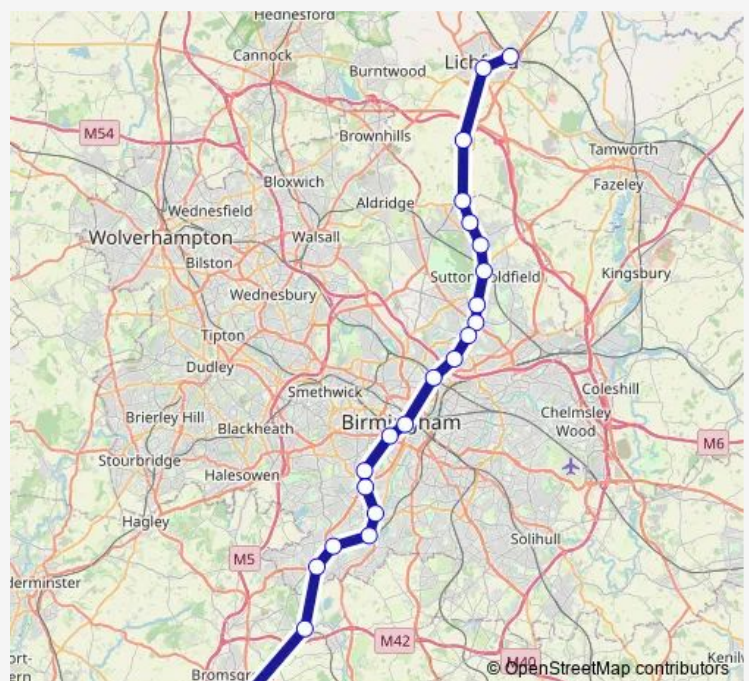

Rail West Midlands Trains Lichfield Trent Valley - Bromsgrove

[Go to website](#)

Direction

Bromsgrove — Lichfield Trent Valley

22 stops

[Open route schedule](#)

- Bromsgrove
- Barnt Green
- Longbridge
- Northfield
- Kings Norton
- Bournville
- Selly Oak
- University (Birmingham)
- Five Ways
- Birmingham New Street
- Aston
- Gravelly Hill
- Erdington
- Chester Road
- Wylde Green
- Sutton Coldfield
- Four Oaks
- Butlers Lane
- Blake Street
- Shenstone
- Lichfield City

Route schedule

Bromsgrove — Lichfield Trent Valley

Monday	06:29-22:03
Tuesday	06:29-22:03
Wednesday	06:29-22:03
Thursday	06:29-22:03
Friday	06:29-22:03
Saturday	06:29-22:03
Sunday	—

Route info

Direction: Bromsgrove

Stops: 22

Trip Duration: 1 hour 16 min

West Midlands Trains — Bromsgrove - Lichfield Trent Valley

BusMaps

Direction

Lichfield Trent Valley — Bromsgrove

22 stops

[Open route schedule](#)

Direction: Lichfield Trent Valley

Stops: 22

Trip Duration: 1 hour 17 min

West Midlands Trains Rail time schedules and route maps are available in an offline PDF at busmaps.com. Use the busmaps.com website to see live bus times, train schedule or subway schedule, and step-by-step directions for all public transit in Birmingham