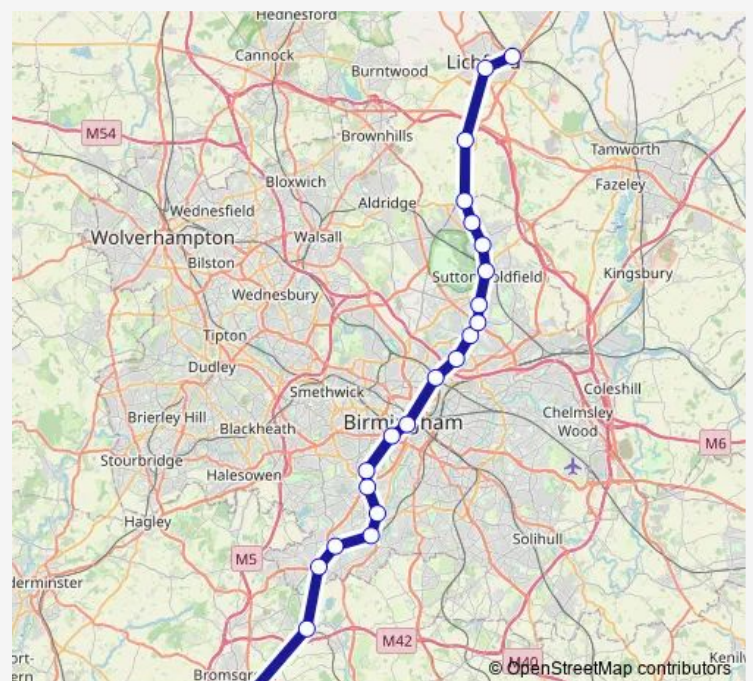

Rail West Midlands Trains Lichfield Trent Valley - Bromsgrove

[Go to website](#)

Direction

Bromsgrove — Lichfield Trent Valley

22 stops

[Open route schedule](#)

- Bromsgrove
- Barnt Green
- Longbridge
- Northfield
- Kings Norton
- Bournville
- Selly Oak
- University (Birmingham)
- Five Ways
- Birmingham New Street
- Aston
- Gravelly Hill
- Erdington
- Chester Road
- Wylde Green
- Sutton Coldfield
- Four Oaks
- Butlers Lane
- Blake Street
- Shenstone
- Lichfield City

Route schedule

Bromsgrove — Lichfield Trent Valley

Monday	06:29-22:03
Tuesday	06:29-22:03
Wednesday	06:29-22:03
Thursday	06:29-22:03
Friday	06:29-22:03
Saturday	06:29-22:03
Sunday	—

Route info

Direction: Bromsgrove

Stops: 22

Trip Duration: 1 hour 14 min

West Midlands Trains — Lichfield Trent Valley - Bromsgrove

Direction

Lichfield Trent Valley — Bromsgrove

22 stops

[Open route schedule](#)

Lichfield Trent Valley

Lichfield City

Shenstone

Blake Street

Butlers Lane

Four Oaks

Sutton Coldfield

Wylde Green

Chester Road