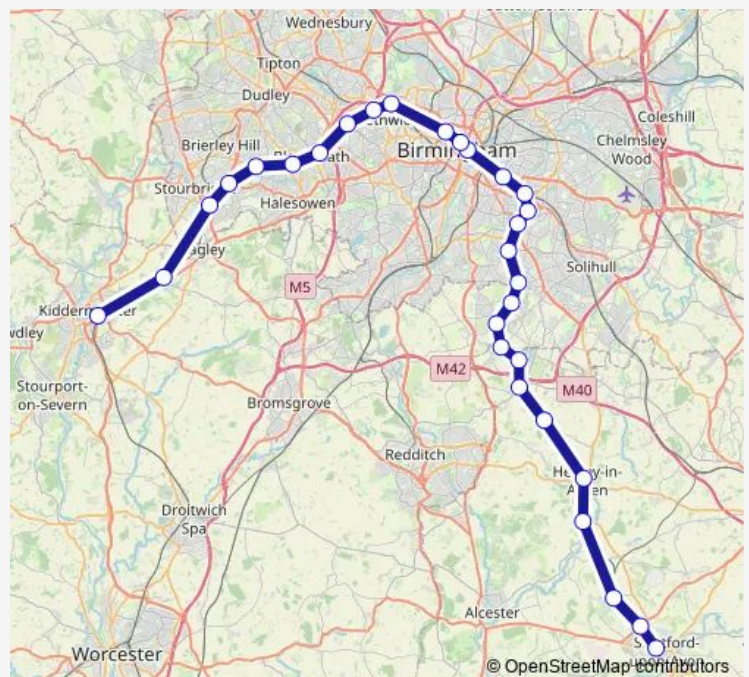

Rail West Midlands Trains Stratford-upon-Avon - Worcester Shrub Hill

[Go to website](#)

Direction

Kidderminster — Stratford-upon-Avon

31 stops

[Open route schedule](#)

- Kidderminster
- Blakedown
- Hagley
- Stourbridge Junction
- Lye (West Midlands)
- Cradley Heath
- Old Hill
- Rowley Regis
- Langley Green
- Smethwick Galton Bridge
- The Hawthorns
- Jewellery Quarter
- Birmingham Snow Hill
- Birmingham Moor Street
- Small Heath
- Tyseley
- Spring Road
- Hall Green
- Yardley Wood
- Shirley
- Whitlocks End

Route schedule

Kidderminster — Stratford-upon-Avon

Monday	08:50-15:50
Tuesday	08:50-15:50
Wednesday	08:50-15:50
Thursday	08:50-15:50
Friday	08:50-15:50
Saturday	—
Sunday	—

Route info

Direction: Kidderminster

Stops: 31

Trip Duration: 1 hour 44 min

West Midlands Trains — Stratford-upon-Avon - Worcester Shrub Hill

Wythall

Earlswood (West Midlands)

The Lakes (Warwickshire)

Wood End

Danzey

Henley-in-Arden

Wootton Wawen

Wilmcote (Warwickshire)

Stratford-Upon-Avon Parkway

Stratford-upon-Avon

Direction

Stratford-upon-Avon — Kidderminster

31 stops