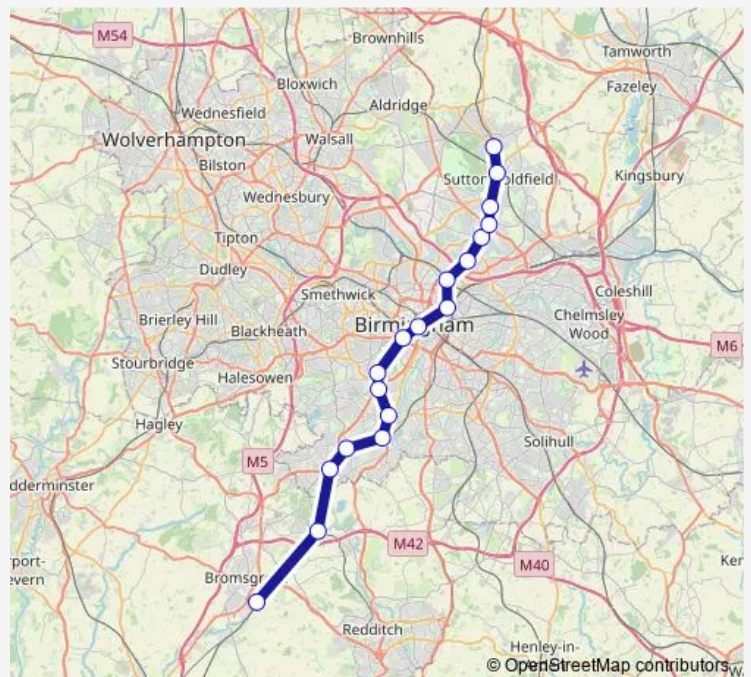

Rail West Midlands Trains Bromsgrove - Four Oaks

[Go to website](#)

Direction

Bromsgrove — Four Oaks

18 stops

[Open route schedule](#)

- Bromsgrove
- Barnt Green
- Longbridge
- Northfield
- Kings Norton
- Bournville
- Selly Oak
- University (Birmingham)
- Five Ways
- Birmingham New Street
- Duddeston
- Aston
- Gravelly Hill
- Erdington
- Chester Road
- Wylde Green
- Sutton Coldfield
- Four Oaks

Route schedule

Bromsgrove — Four Oaks

Monday	23:03
Tuesday	23:03
Wednesday	23:03
Thursday	23:03
Friday	23:03
Saturday	—
Sunday	—

Route info

Direction: Bromsgrove

Stops: 18

Trip Duration: 0 hour 59 min

West Midlands Trains — Bromsgrove - Four Oaks

West Midlands Trains Rail time schedules and route maps are available in an offline PDF at busmaps.com. Use the busmaps.com website to see live bus times, train schedule or subway schedule, and step-by-step directions for all public transit in Birmingham

The schedule is provided in the local timezone. Times with "(+1)" indicate departures on the next day.

PDF file created on 2025-01-16

2024 BusMaps.com - All Rights Reserved