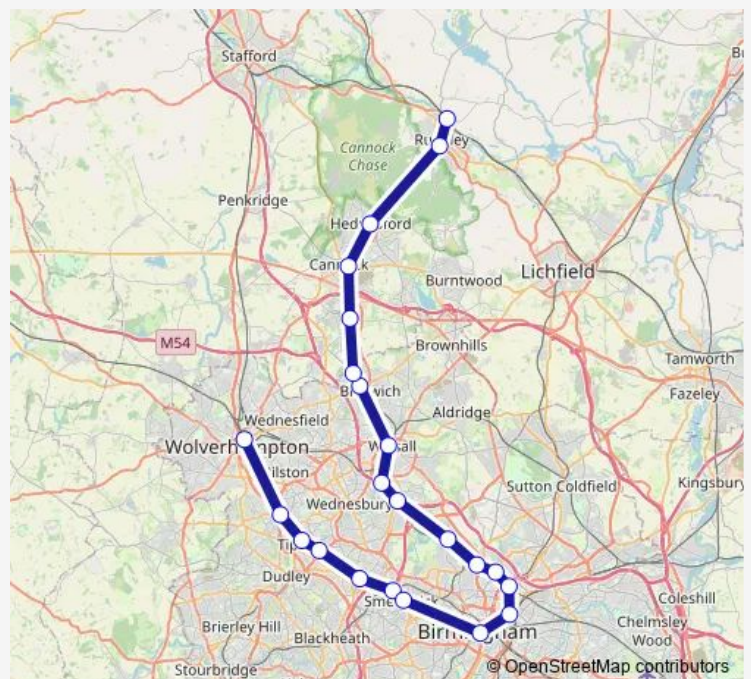

Rail West Midlands Trains Wolverhampton - Rugeley Trent Valley

[Go to website](#)

Direction

Rugeley Trent Valley — Wolverhampton

23 stops

[Open route schedule](#)

- Rugeley Trent Valley
- Rugeley Town
- Hednesford
- Cannock
- Landywood
- Bloxwich North
- Bloxwich
- Walsall
- Bescot Stadium
- Tame Bridge Parkway
- Hamstead (Birmingham)
- Perry Barr
- Witton (West Midlands)
- Aston
- Duddeston
- Birmingham New Street
- Smethwick Rolfe Street
- Smethwick Galton Bridge
- Sandwell & Dudley
- Dudley Port
- Tipton

Route schedule

Rugeley Trent Valley — Wolverhampton

Monday	23:00
Tuesday	23:00
Wednesday	23:00
Thursday	23:00
Friday	23:00
Saturday	—
Sunday	—

Route info

Direction: Rugeley Trent Valley

Stops: 23

Trip Duration: 1 hour 28 min

Coseley

Wolverhampton

Direction

Wolverhampton — Rugeley Trent Valley

23 stops

[Open route schedule](#)

Wolverhampton

Coseley

Landywood

Cannock

Hednesford

Rugeley Town

Rugeley Trent Valley

Route schedule

Wolverhampton — Rugeley Trent Valley

Monday 05:30-21:48