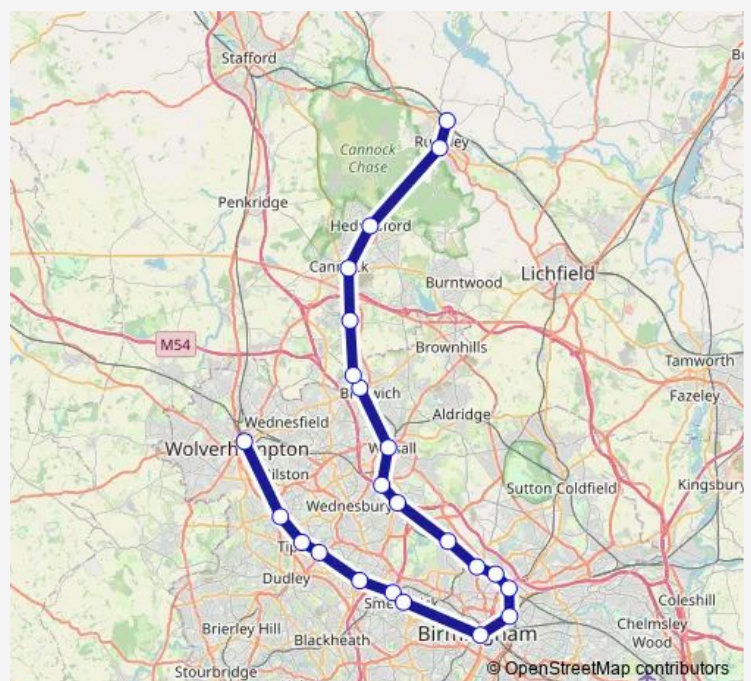

Rail West Midlands Trains Wolverhampton - Rugeley Trent Valley

[Go to website](#)

Direction

Rugeley Trent Valley — Wolverhampton

23 stops

[Open route schedule](#)

- Rugeley Trent Valley
- Rugeley Town
- Hednesford
- Cannock
- Landywood
- Bloxwich North
- Bloxwich
- Walsall
- Bescot Stadium
- Tame Bridge Parkway
- Hamstead (Birmingham)
- Perry Barr
- Witton (West Midlands)
- Aston
- Duddeston
- Birmingham New Street
- Smethwick Rolfe Street
- Smethwick Galton Bridge
- Sandwell & Dudley
- Dudley Port
- Tipton

Route schedule

Rugeley Trent Valley — Wolverhampton

Monday	06:02-23:00
Tuesday	06:02-23:00
Wednesday	06:02-23:00
Thursday	06:02-23:00
Friday	06:02-23:00
Saturday	06:02-22:32
Sunday	—

Route info

Direction: Rugeley Trent Valley

Stops: 23

Trip Duration: 1 hour 33 min

Coseley

Wolverhampton

Direction

Wolverhampton — Rugeley Trent Valley

23 stops

[Open route schedule](#)

Route info

Direction: Wolverhampton

Stops: 23

Trip Duration: 1 hour 30 min

West Midlands Trains Rail time schedules and route maps are available in an offline PDF at busmaps.com. Use the busmaps.com website to see live bus times, train schedule or subway schedule, and step-by-step directions for all public transit in Birmingham