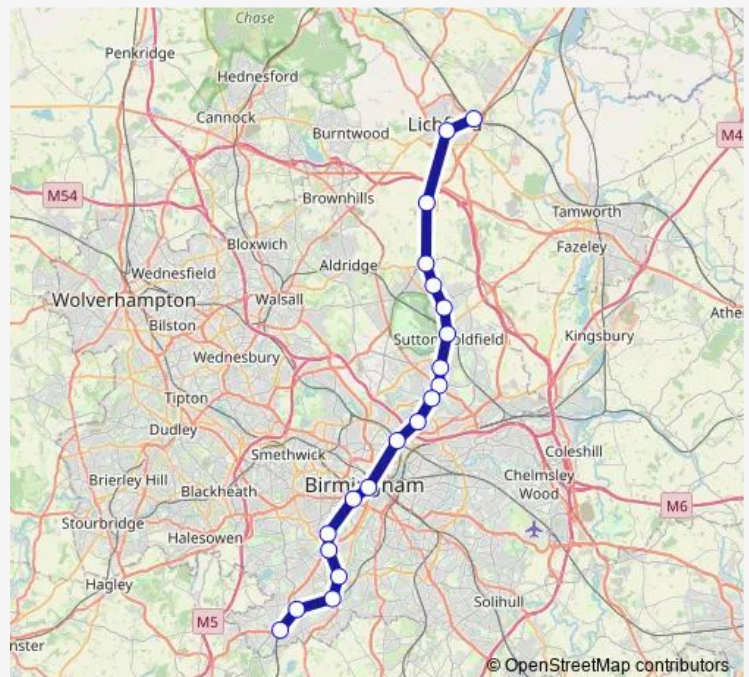

Direction

Longbridge — Lichfield Trent Valley

21 stops

[Open route schedule](#)

- Longbridge
- Northfield
- Kings Norton
- Bournville
- Selly Oak
- University (Birmingham)
- Five Ways
- Birmingham New Street
- Duddeston
- Aston
- Gravelly Hill
- Erdington
- Chester Road
- Wylde Green
- Sutton Coldfield
- Four Oaks
- Butlers Lane
- Blake Street
- Shenstone
- Lichfield City
- Lichfield Trent Valley

Route schedule

Longbridge — Lichfield Trent Valley

Monday	06:13
Tuesday	06:13
Wednesday	06:13
Thursday	06:13
Friday	06:13
Saturday	06:13
Sunday	09:13

Route info

Direction: Longbridge

Stops: 21

Trip Duration: 1 hour 4 min

Direction

Lichfield Trent Valley — Longbridge

20 stops

[Open route schedule](#)

Lichfield Trent Valley

Lichfield City

Shenstone

Blake Street

Sunday —

Route info

Direction: Lichfield Trent Valley

Stops: 20

Trip Duration: 1 hour 12 min

West Midlands Trains Rail time schedules and route maps are available in an offline PDF at busmaps.com. Use the busmaps.com website to see live bus times, train schedule or subway schedule, and step-by-step directions for all public transit in Birmingham