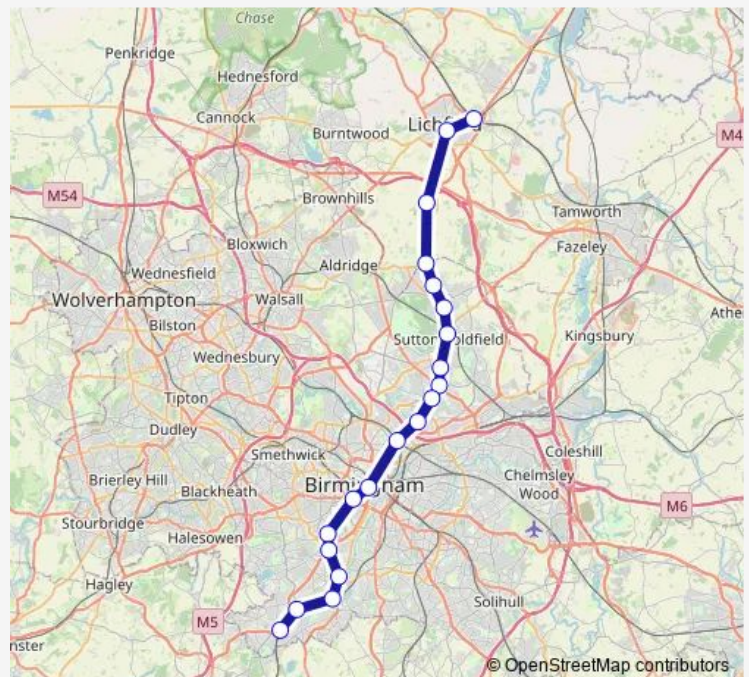

Direction

Longbridge — Lichfield Trent Valley

21 stops

[Open route schedule](#)

- Longbridge
- Northfield
- Kings Norton
- Bournville
- Selly Oak
- University (Birmingham)
- Five Ways
- Birmingham New Street
- Duddeston
- Aston
- Gravelly Hill
- Erdington
- Chester Road
- Wylde Green
- Sutton Coldfield
- Four Oaks
- Butlers Lane
- Blake Street
- Shenstone
- Lichfield City
- Lichfield Trent Valley

Route info

Direction: Longbridge

Stops: 21

Trip Duration: 1 hour 4 min

West Midlands Trains — Lichfield Trent Valley - Longbridge

Direction

Lichfield Trent Valley — Longbridge

20 stops

[Open route schedule](#)

Lichfield Trent Valley

Lichfield City

Shenstone

Blake Street

Butlers Lane

Four Oaks

Sutton Coldfield

Tuesday 22:39

Wednesday 22:39

Thursday 22:39

Friday 22:39

Saturday 21:34-22:39

Sunday —

Route info

Direction: Lichfield Trent Valley