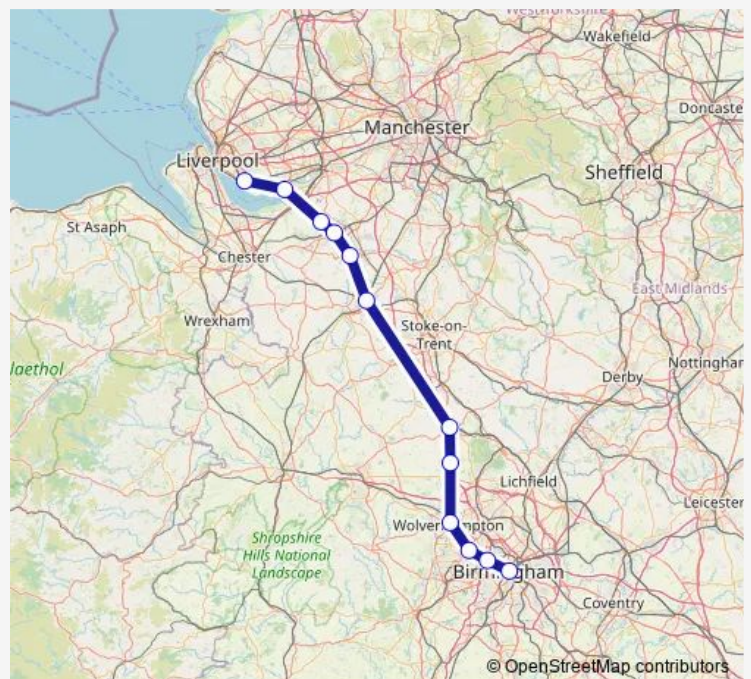

Runcorn

Acton Bridge

Hartford

Winsford

Crewe

Stafford

Penkridge

Wolverhampton

Thursday —

Friday —

Saturday —

Sunday

10:43-21:43

Route info

Direction: Liverpool South Parkway

Stops: 12

Trip Duration: 1 hour 35 min

Direction

Birmingham New Street — Liverpool South Parkway

12 stops

[Open route schedule](#)

Birmingham New Street

Smethwick Galton Bridge

Dudley Port

Wolverhampton

Penkridge

Stafford

Crewe

Winsford

Hartford

Acton Bridge

Runcorn