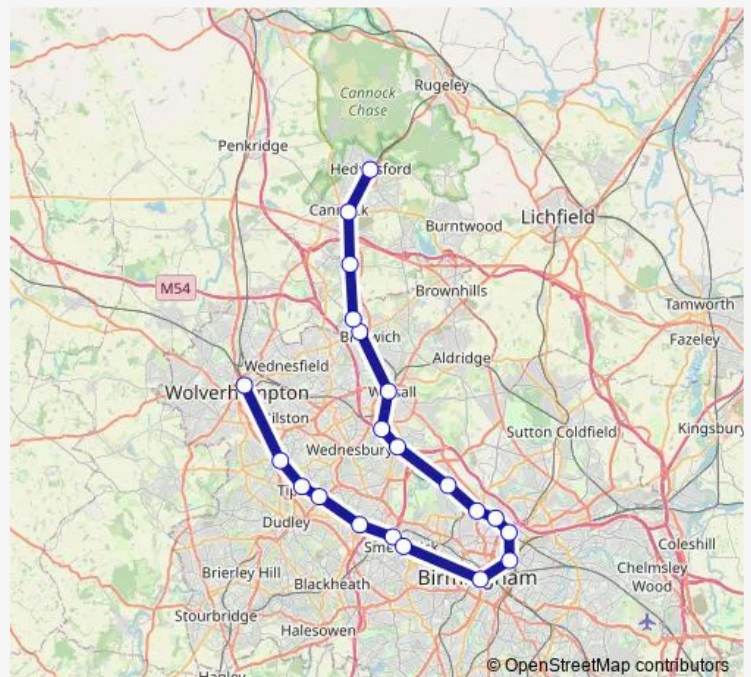

Rail West Midlands Trains Wolverhampton - Hednesford

[Go to website](#)

Direction

Wolverhampton — Hednesford

21 stops

[Open route schedule](#)

- Wolverhampton
- Coseley
- Tipton
- Dudley Port
- Sandwell & Dudley
- Smethwick Galton Bridge
- Smethwick Rolfe Street
- Birmingham New Street
- Duddeston
- Aston
- Witton (West Midlands)
- Perry Barr
- Hamstead (Birmingham)
- Tame Bridge Parkway
- Bescot Stadium
- Walsall
- Bloxwich
- Bloxwich North
- Landywood
- Cannock
- Hednesford

Route schedule

Wolverhampton — Hednesford

Monday	—
Tuesday	—
Wednesday	—
Thursday	—
Friday	—
Saturday	22:48
Sunday	—

Route info

Direction: Wolverhampton

Stops: 21

Trip Duration: 1 hour 17 min

West Midlands Trains Rail time schedules and route maps are available in an offline PDF at busmaps.com. Use the busmaps.com website to see live bus times, train schedule or subway schedule, and step-by-step directions for all public transit in Birmingham

The schedule is provided in the local timezone. Times with "(+1)" indicate departures on the next day.

PDF file created on 2025-01-16

2024 BusMaps.com - All Rights Reserved