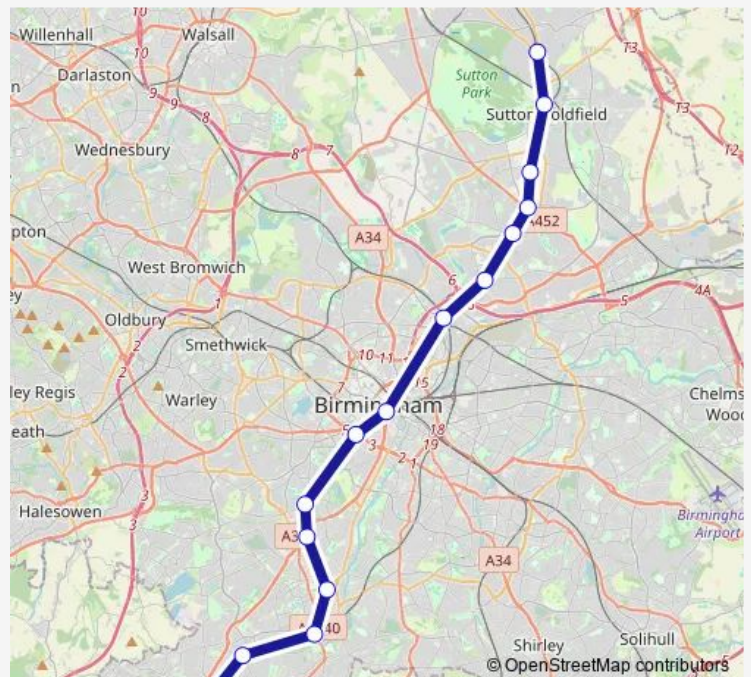

Kings Norton

Bournville

Selly Oak

University (Birmingham)

Five Ways

Birmingham New Street

Aston

Gravelly Hill

Tuesday —

Wednesday —

Thursday —

Friday —

Saturday 23:13

Sunday —

Route info

Direction: Longbridge

Stops: 15

Trip Duration: 0 hour 45 min

West Midlands Trains Rail time schedules and route maps are available in an offline PDF at busmaps.com. Use the busmaps.com website to see live bus times, train schedule or subway schedule, and step-by-step directions for all public transit in Birmingham