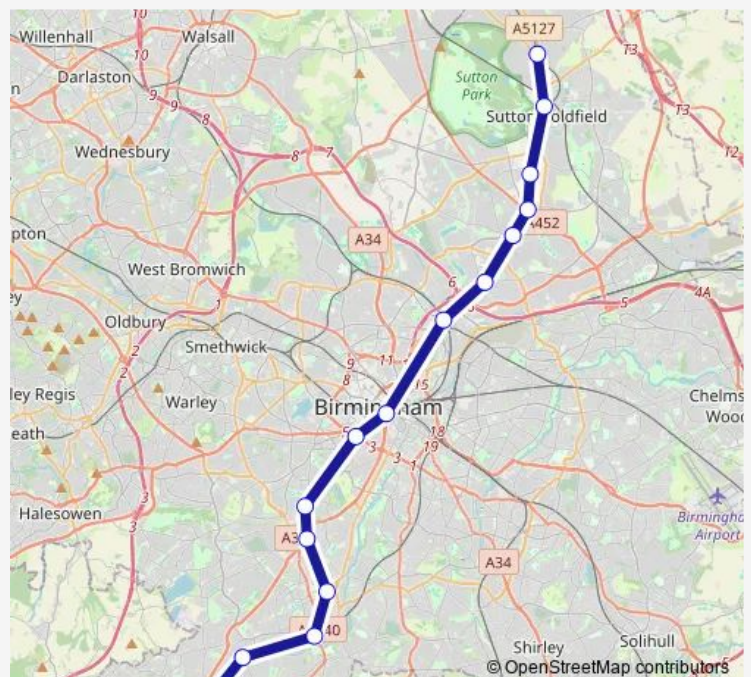

Selly Oak

University (Birmingham)

Five Ways

Birmingham New Street

Aston

Gravelly Hill

Erdington

Chester Road

### Route schedule

Longbridge — Four Oaks

Monday —

Tuesday —

Wednesday —

Thursday —

Friday —

Saturday 23:13

### Route info

Direction: Longbridge

Stops: 15

Trip Duration: 0 hour 45 min

West Midlands Trains — Longbridge - Four Oaks

West Midlands Trains Rail time schedules and route maps are available in an offline PDF at [busmaps.com](https://busmaps.com). Use the [busmaps.com](https://busmaps.com) website to see live bus times, train schedule or subway schedule, and step-by-step directions for all public transit in Birmingham